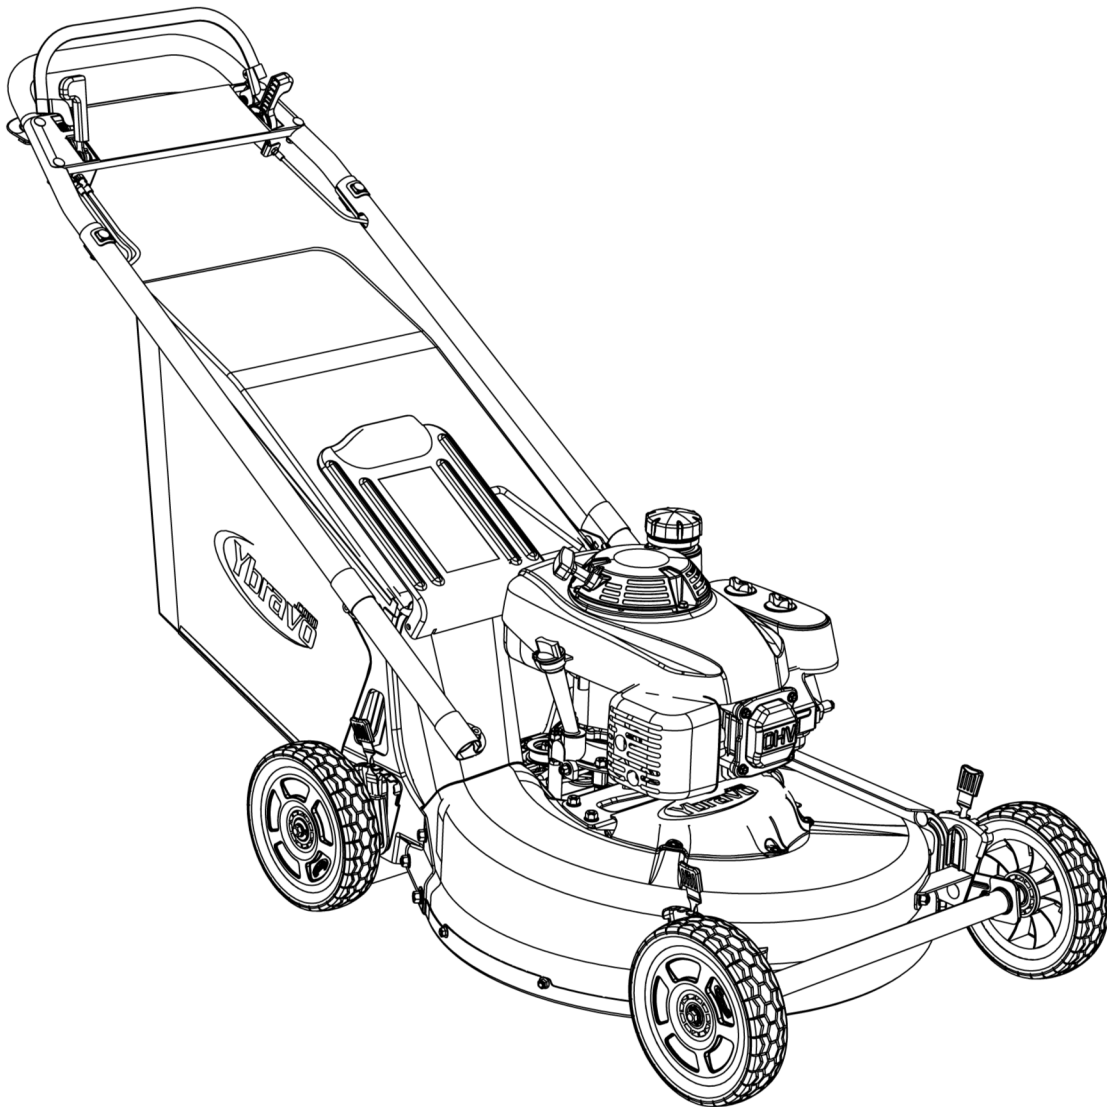

ILLUSTRATED PARTS LIST

BRAVO 25 Mower

Model: 25 -101

BRAVO 25 BBC - MODEL #: 25-101

PART NO.	DESCRIPTION	Qty
201004-1	U-Handle	
201005-1	Control Panel	
201006-1	Spring, Bails	
201007-1	Spring, BBC Lever	
201010-1	Bail, Upper and Lower	2
201012-1	Washer, Handle Clamp	4
201013-1	Sleeve, 10x14x24	4
201017-1	Lock Bracket, Lower Bail	
201018-1	BBC Lever	
201019-1	Throttle Control	
201020-1	Spring, Throttle Control	
201023-1	Arm, BBC Latch	
201024-1	Handle Clamp	4
201025-1	Arm, BBC Cable	
201026-1	Knob, Drive Cable Adjustment.	
201027-1	Cable, Throttle Control	
201028-3	Cable, Drive Engagement	
201145-1	Spring, BBC Latch	
201158-1	Decal, Control Panel	
201172-1	Cable, Blade Brake Clutch	
201173-1	Lock Bracket, BBC Lever	
201174-1	Spring, BBC Lock Bracket	
201179-1	Control Panel Complete	
201342-1	Lower Handle Tube, 37.5 Inch	2
900000-1	Carriage Bolt, M6x40	4
900002-1	Carriage Bolt, M8x16	4
900004-1	Screw, Self Tapping #10 x 5/8	2
900020-1	Carriage Bolt, M6x45	2
900026-1	Screw, Hex - Flange M6x35	4
905000-1	Flange Nut, Locking - M6	10
905002-1	Flange Nut, Locking - M8	4