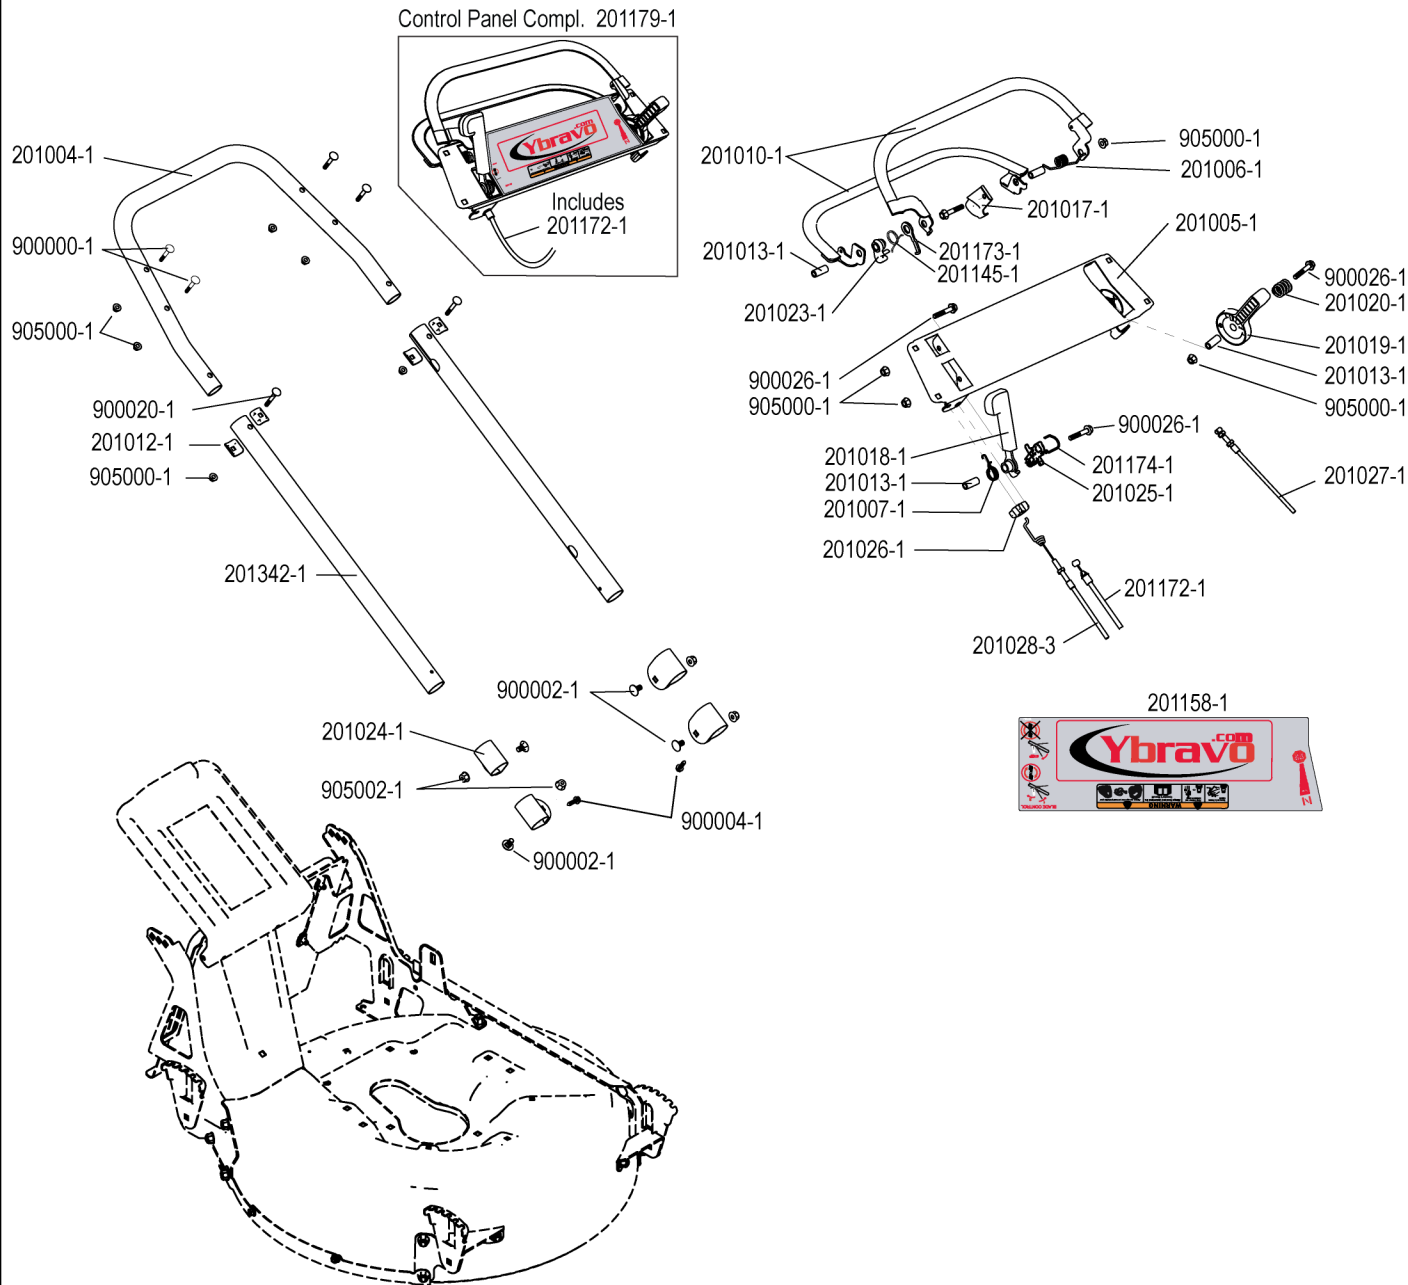

ILLUSTRATED PARTS LIST

BRAVO 25 Mower

Model: 25 -101

BRAVO 25 BBC - MODEL #: 25-101

PART NO.	DESCRIPTION	Qty
201004-1	U-Handle	
201005-1	Control Panel	
201006-1	Spring, Bails	
201007-1	Spring, BBC Lever	
201010-1	Bail, Upper and Lower	2
201012-1	Washer, Handle Clamp	4
201013-1	Sleeve, 10x14x24	4
201017-1	Lock Bracket, Lower Bail	
201018-1	BBC Lever	
201019-1	Throttle Control	
201020-1	Spring, Throttle Control	
201023-1	Arm, BBC Latch	
201024-1	Handle Clamp	4
201025-1	Arm, BBC Cable	
201026-1	Knob, Drive Cable Adjustment.	
201027-1	Cable, Throttle Control	
201028-3	Cable, Drive Engagement	
201145-1	Spring, BBC Latch	
201158-1	Decal, Control Panel	
201172-1	Cable, Blade Brake Clutch	
201173-1	Lock Bracket, BBC Lever	
201174-1	Spring, BBC Lock Bracket	
201179-1	Control Panel Complete	
201342-1	Lower Handle Tube, 37.5 Inch	2
900000-1	Carriage Bolt, M6x40	4
900002-1	Carriage Bolt, M8x16	4
900004-1	Screw, Self Tapping #10 x 5/8	2
900020-1	Carriage Bolt, M6x45	2
900026-1	Screw, Hex - Flange M6x35	4
905000-1	Flange Nut, Locking - M6	10
905002-1	Flange Nut, Locking - M8	4