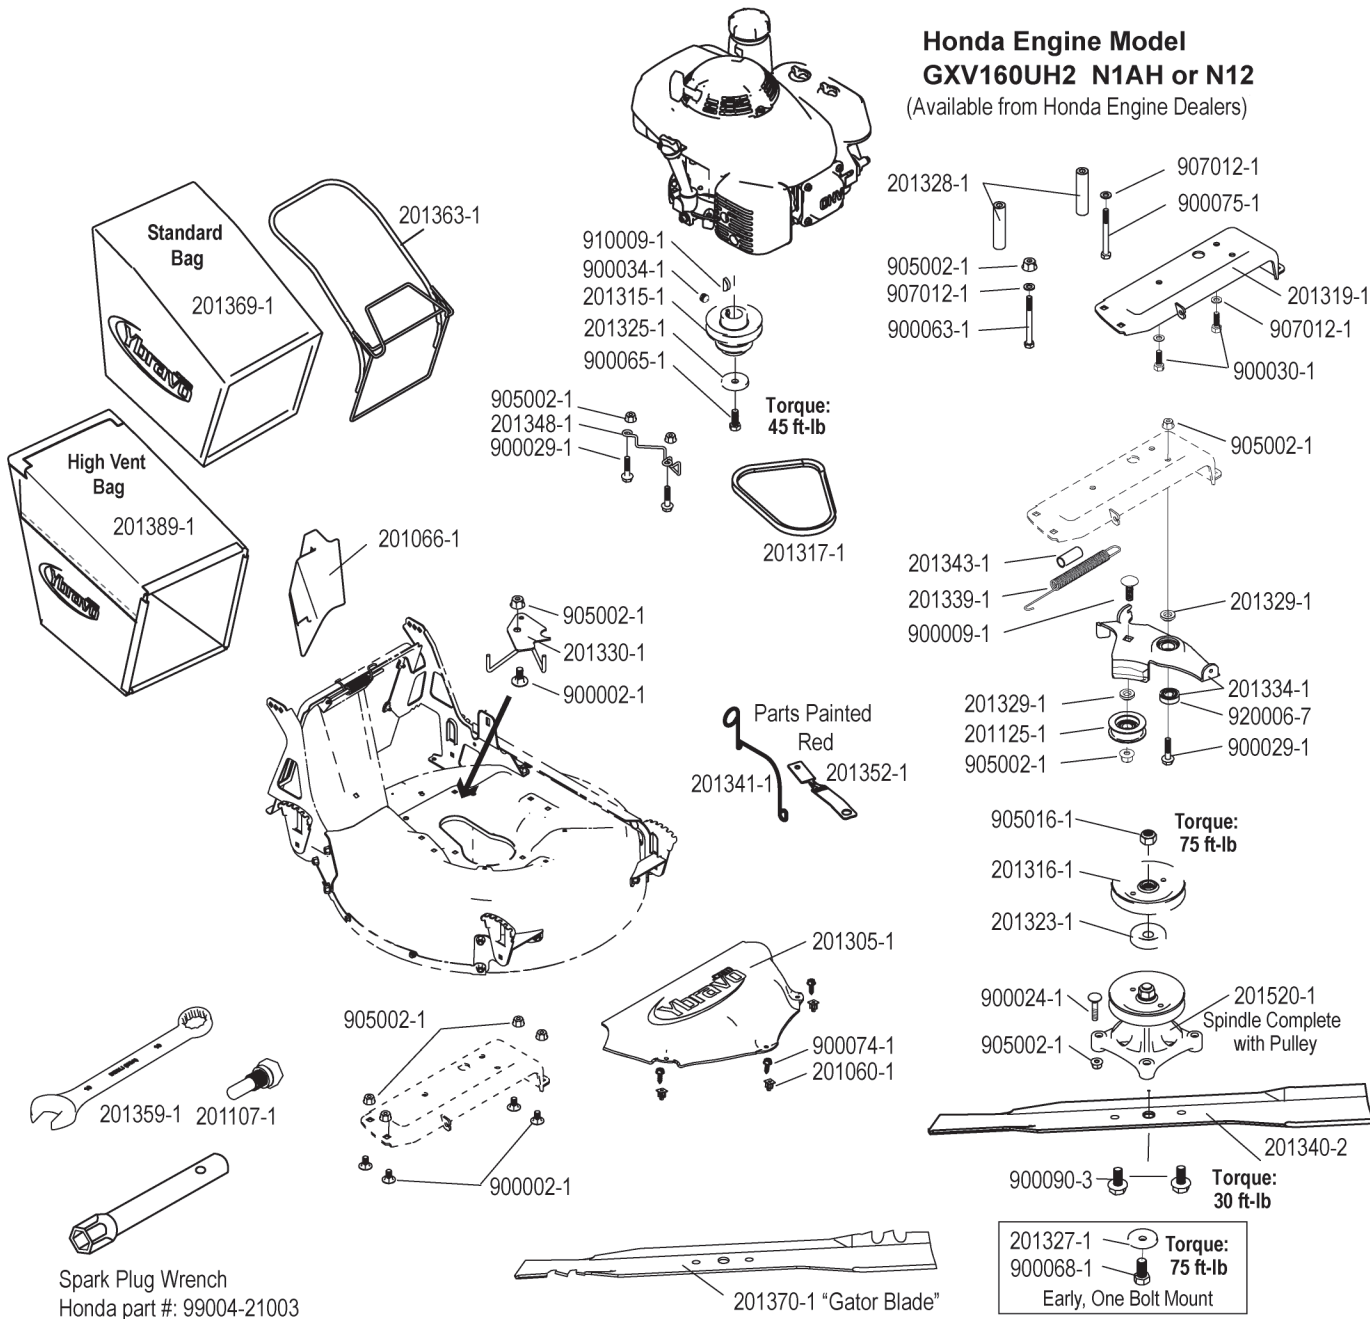

BRAVO 25 BBC - MODEL #: 25-101

PART NO.	DESCRIPTION	Qty
201060-1	Grommet, Plastic - Snap In	3
201066-1	Mulch Plug	
201107-1	Piston Stop	
201125-1	Pulley, Belt Tension	
201305-1	Belt Cover, Front	
201315-1	Pulley, Engine 56/85 mm	
201316-1	Spindle Pulley, 112 mm	
201317-1	Belt, 4L - 23.4in	
201319-1	Engine Bracket	
201323-1	Cover, Spindle Bearing	
201325-1	Washer, 40x10x5	
201327-1	Washer, 40x13x5	
201328-1	Bushing, Engine Support 77mm	2
201329-1	Bushing, Flange 15/22 x 8	2
201330-1	Belt Guide, Transmission Belt	
201334-1	Arm with Bearing, Spindle Belt Tension	
201339-1	Spring, Spindle Tension Arm	
201340-2	Blade, High Lift, Bravo 25, (Two Bolt Mount)	
201341-1	Hook, Alert Spring - Red	
201343-1	Plastic Tube, Spring	
201348-1	Belt Guide, Spindle Belt	
201352-1	Alert Spring - Red	
201359-1	Wrench, 19mm	
201363-1	Frame, Grass Bag	
201369-1	Grass Bag, Stanard	
201370-1	Blade, Mulching, Bravo 25	
201389-1	Grass Bag, High Vent	
201520-1	Spindle Complete (Two Bolt Mount)	
900002-1	Carriage Bolt, M8x16	5
900024-1	Carriage Bolt, M8x35	4
900029-1	Screw, Hex - Flange M8x35	3
900030-1	Screw, Hex UNF 5/16"x 1"	2
900034-1	Set Screw, M6x6	
900063-1	Screw, Hex M8x120	
900065-1	Screw, Hex UNF 3/8-24x1in GR8	
900068-1	Screw, Hex UNF 1/2-20x1in GR8	
900074-1	Screw, Self Tapping #10 x 1/2	3
900075-1	Screw, Hex UNF 5/16-24x4in	
900090-3	Screw, Hex M10x16	2
905002-1	Flange Nut, Locking - M8	14
905016-1	Hex Nut, M14	
907012-1	Washer, 8.4x16x1.6	4
910009-1	Key, Woodruff 4x16	
920006-7	Ball Bearing, 6002 2RS