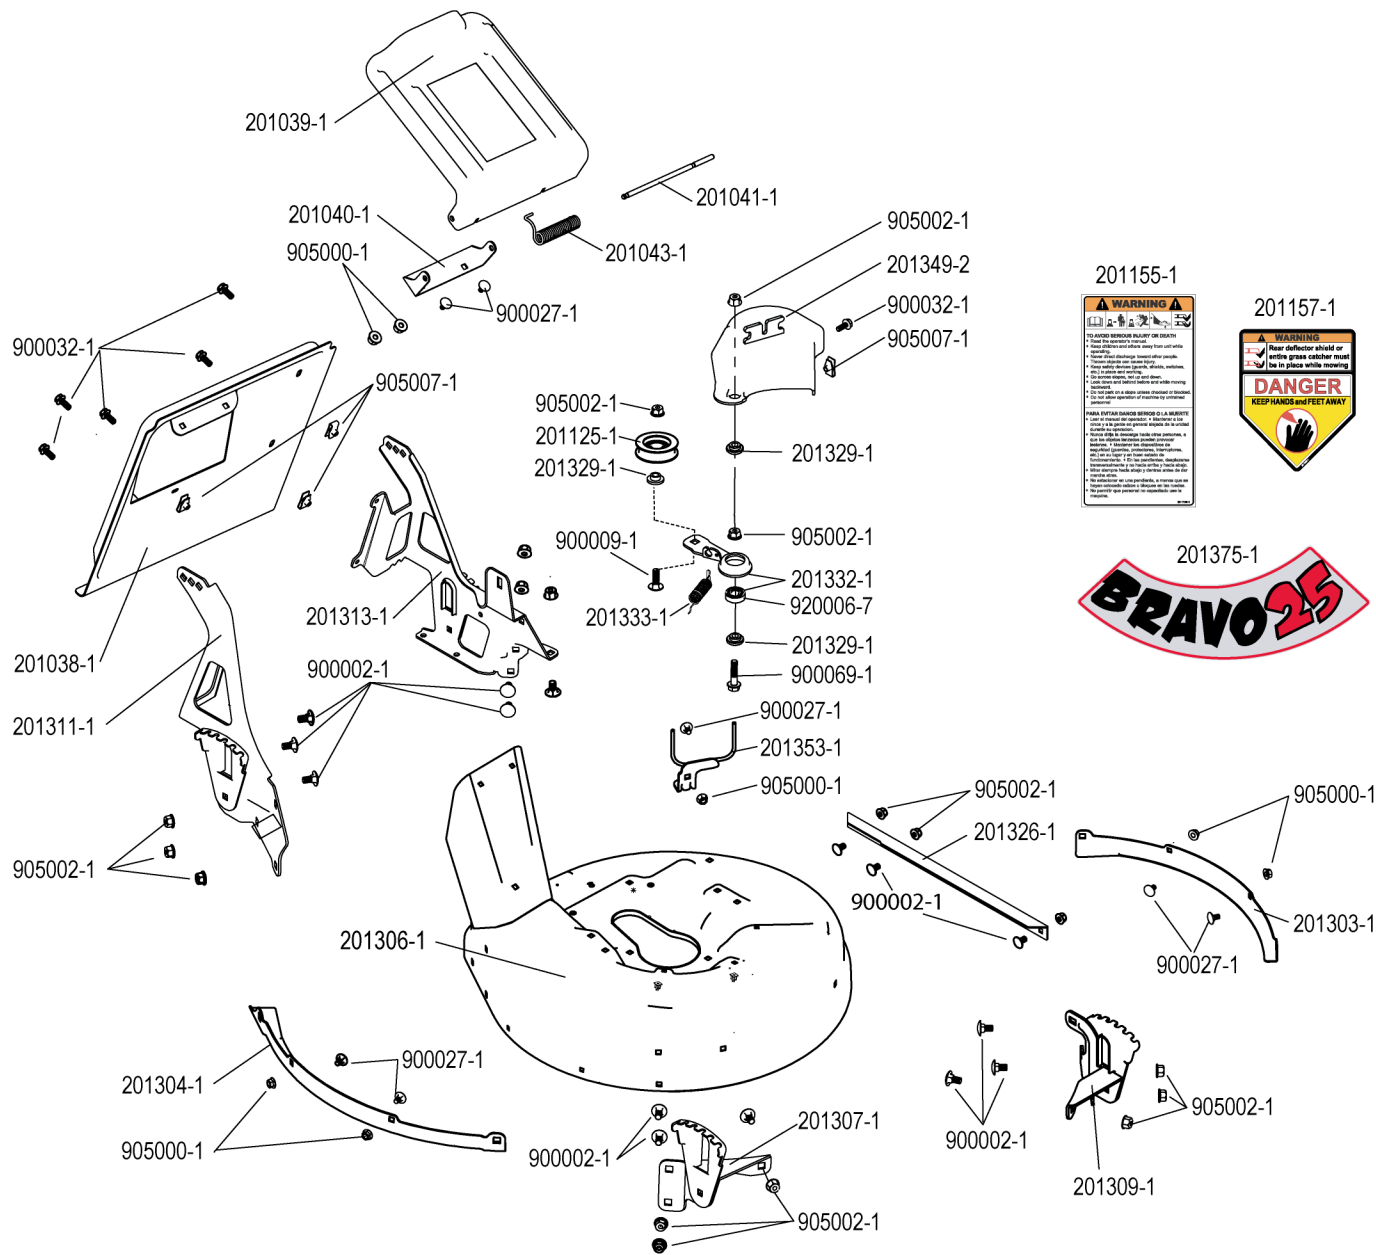

BRAVO 25 BBC - MODEL #: 25-101

PART NO.	DESCRIPTION	Qty
201038-1	Plate, Catcher	
201039-1	Rear Door, Catcher Plate	
201040-1	Bracket, Rear Door	
201041-1	Shaft, Rear Door	
201043-1	Spring, Rear Door	
201125-1	Pulley, Belt Tension	
201155-1	Decal, Rear Door	
201157-1	Decal, Finger Warning	
201303-1	Wear Strip, Left Side	
201304-1	Wear Strip, Right Side	
201306-1	Mower Deck	
201307-1	Bracket, Right Front Assembly	
201309-1	Bracket, Left Front Assembly	
201311-1	Bracket, Right Rear Assembly	
201313-1	Bracket, Left Rear Assembly	
201326-1	Brace, Angle Aluminum	
201329-1	Bushing, Flange 15/22 x 8	3
201332-1	Arm with Bearing, Transmission Belt	
201333-1	Spring, Transmission Tension Arm	
201349-2	Belt Cover, with Shift Lock	
201353-1	Bracket, Belt Guide	
201375-1	Decal, Bravo 25	
900002-1	Carriage Bolt, M8x16	15
900009-1	Carriage Bolt, M8x25	
900027-1	Carriage Bolt, M6x12	7
900032-1	Screw, Hex - Flange M6x16	6
900069-1	Screw, Hex - Flange M8x40	
905000-1	Flange Nut, Locking - M6	7
905002-1	Flange Nut, Locking - M8	18
905007-1	Clip Nut M6	6
920006-7	Ball Bearing, 6002 2RS