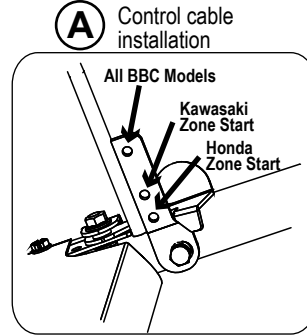

# BRAVO 21 ZONE START - MODEL #: 21-610

PART NO.	DESCRIPTION	Qty
201012-1	Washer, Handle Clamp	4
201013-1	Sleeve, 6x10x24	
201020-1	Spring, Throttle Control	
201022-2	Lower Handle Tube, Black	2
201024-4	Handle Clamp, Silver	4
201189-1	Guide, Starter Rope	
201261-1	Cable, Throttle Control	
201265-1	Spring, Throttle Control	
201404-1	U-handle	
201405-1	Control Panel	
201410-1	Bail, Upper	
201411-1	Bail, Lower	
201413-1	Bushing, 6x10x7	5
201414-1	Throttle Control	
201415-1	Bail Lock	
201416-1	Spring, Bail Lock	
201422-1	Cable, Drive Engagement	
201431-1	Cable, Engine Control, Kawasaki	
201437-1	Decal, Control Panel	
900020-1	Carriage Bolt, M6x45	
900026-1	Screw, Hex - Flange M6x35	
900032-1	Screw, Hex - Flange M6x16	
900033-1	Screw, Hex M6x12	4
900074-1	Screw, Self Tapping #10 x 1/2	4
900077-1	Carriage Bolt, M8x20	4
905000-1	Flange Nut, Locking - M6	5
905002-1	Flange Nut, Locking - M8	4

# BRAVO 21 ZONE START - MODEL #: 21-610

PART NO.	DESCRIPTION	Qty
201069-1	Front Axle	
201077-5	Bushing, Front Wheel Bracket	2
201079-1	Bearing Cover, Wheel Bracket	4
201080-1	Bushing, Flange 13/22 x 8	4
201097-1	Washer, Rear Wheel	2
201135-1	Guard, Rubber - Short	
201136-1	Guard, Rubber - Long	
201138-1	Insert, Rear Wheel	4
201147-1	Bushing, Rear Axle - Plastic	2
201176-1	Puller Assembly, See Service Tips	
201207-1	Wheel Comp., Solid Rubber Tire	
201211-1	Height Adjustment Lever	4
201228-1	Handle, Height Adjustment Lever	4
201427-1	Wheel Bracket, R. Rear/L. Front	2
201428-1	Wheel Bracket, L. Rear/R. Front	2
201457-1	Transmission Assembly, White Pulley	
900009-1	Carriage Bolt, M8x25	4
900022-1	Bolt, Hex - Flange M8x16	4
900033-1	Screw, Hex M6x12	4
900074-1	Screw, Self Tapping #10 x 1/2	4
905000-1	Flange Nut, Locking - M6	7
905002-1	Flange Nut, Locking - M8	4
907014-1	Washer, 8x30x1.6 (5/16x1.1/4x1/16)	2
910008-1	Pin, Solid 5X28	2
920006-7	Ball Bearing, 6002 2RS	6