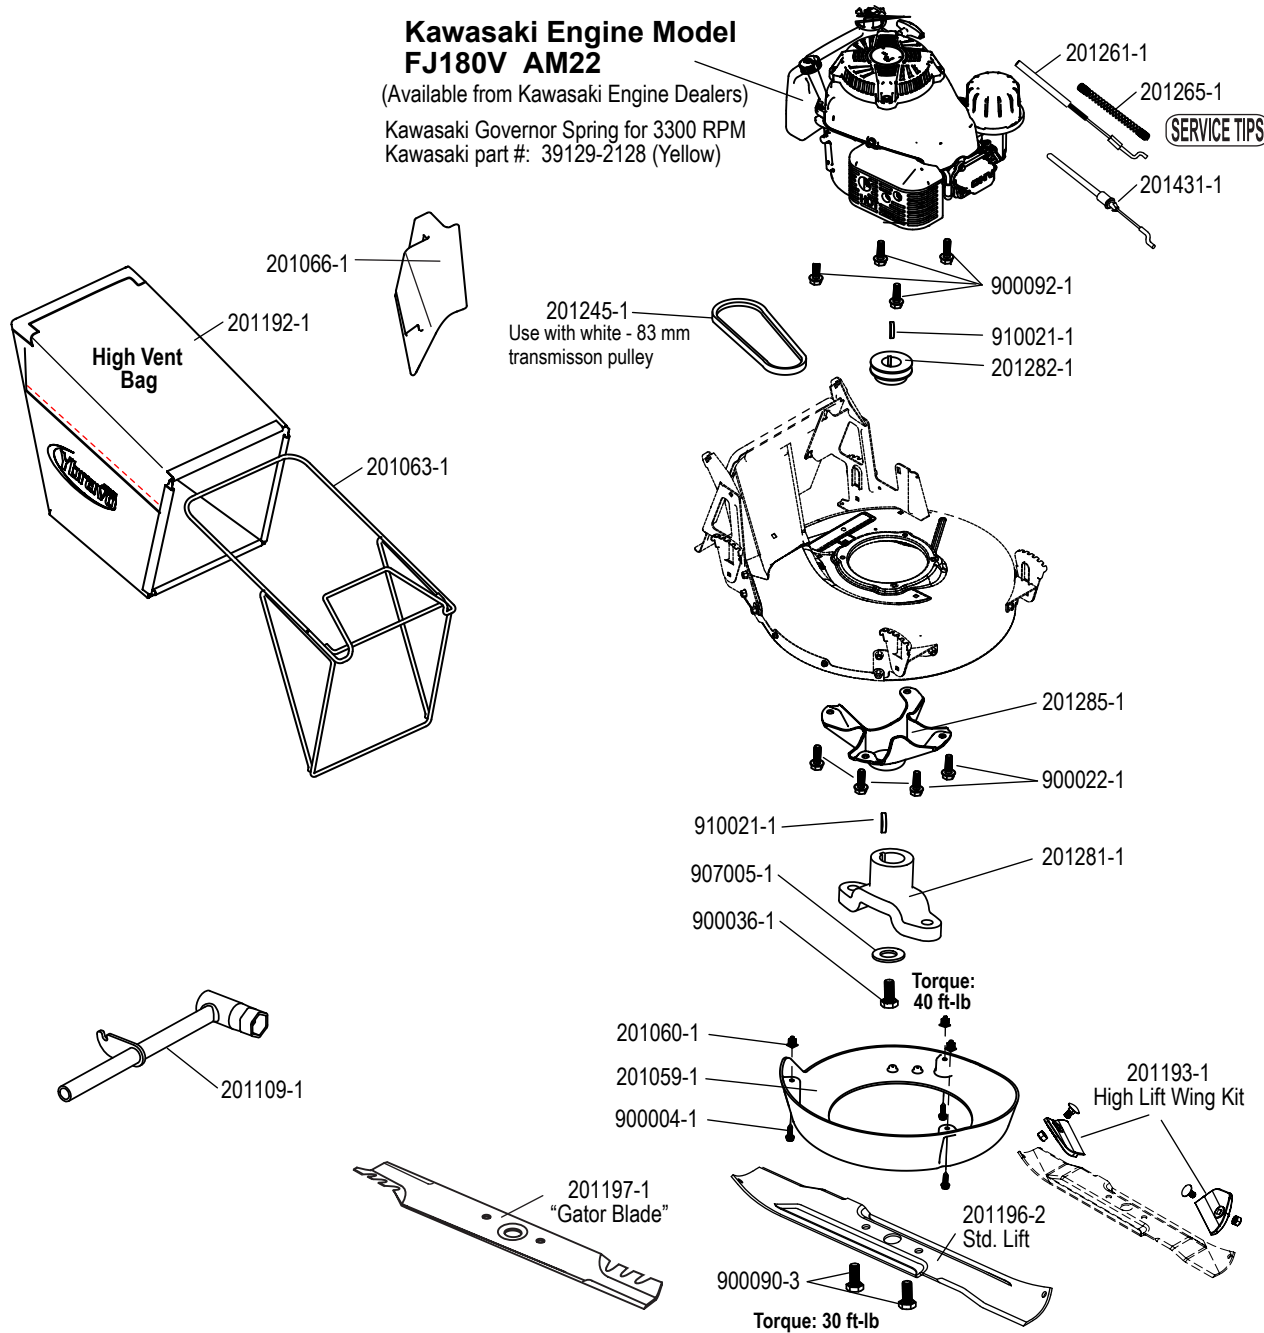

BRAVO 21 ZONE START - MODEL #: 21-610

Kawasaki Engine Model FJ180V AM22

(Available from Kawasaki Engine Dealers)

Kawasaki Governor Spring for 3300 RPM
Kawasaki part #: 39129-2128 (Yellow)

PART NO.	DESCRIPTION	Qty
201059-1	Baffle, Plastic	
201060-1	Grommet, Plastic - Snap In	3
201063-1	Frame, Grass bag	
201066-1	Mulch Plug	
201109-1	Combination Wrench	
201192-1	Grass Bag, High Vent - Soft Bottom	
201193-1	Wing Kit Compl. Bravo 21" Blade	
201196-2	Blade, Standard Lift	
201197-1	Blade, Mulching, Bravo21	
201245-1	Belt, 3L - 33"	
201261-1	Cable, Throttle Control	
201265-1	Spring, Throttle Control	
201281-1	Blade Flange	
201282-1	Pulley, V-belt 56 mm	
201285-1	Crankshaft Protector	
201431-1	Cable, Engine Control Kawasaki	
900004-1	Screw, Self Tapping #10 x 5/8	
900022-1	Bolt, Hex - Flange M8x16	3
900036-1	Bolt, Hex UNF 3/8-24x1.5in GR8	
900090-3	Bolt, Hex M10x16	2
900092-1	Bolt, Thread Rolling 3/8-16x1in	4
907005-1	Washer 10X20X2	
910021-1	Key, Woodruff 4.7x6.5x16	2