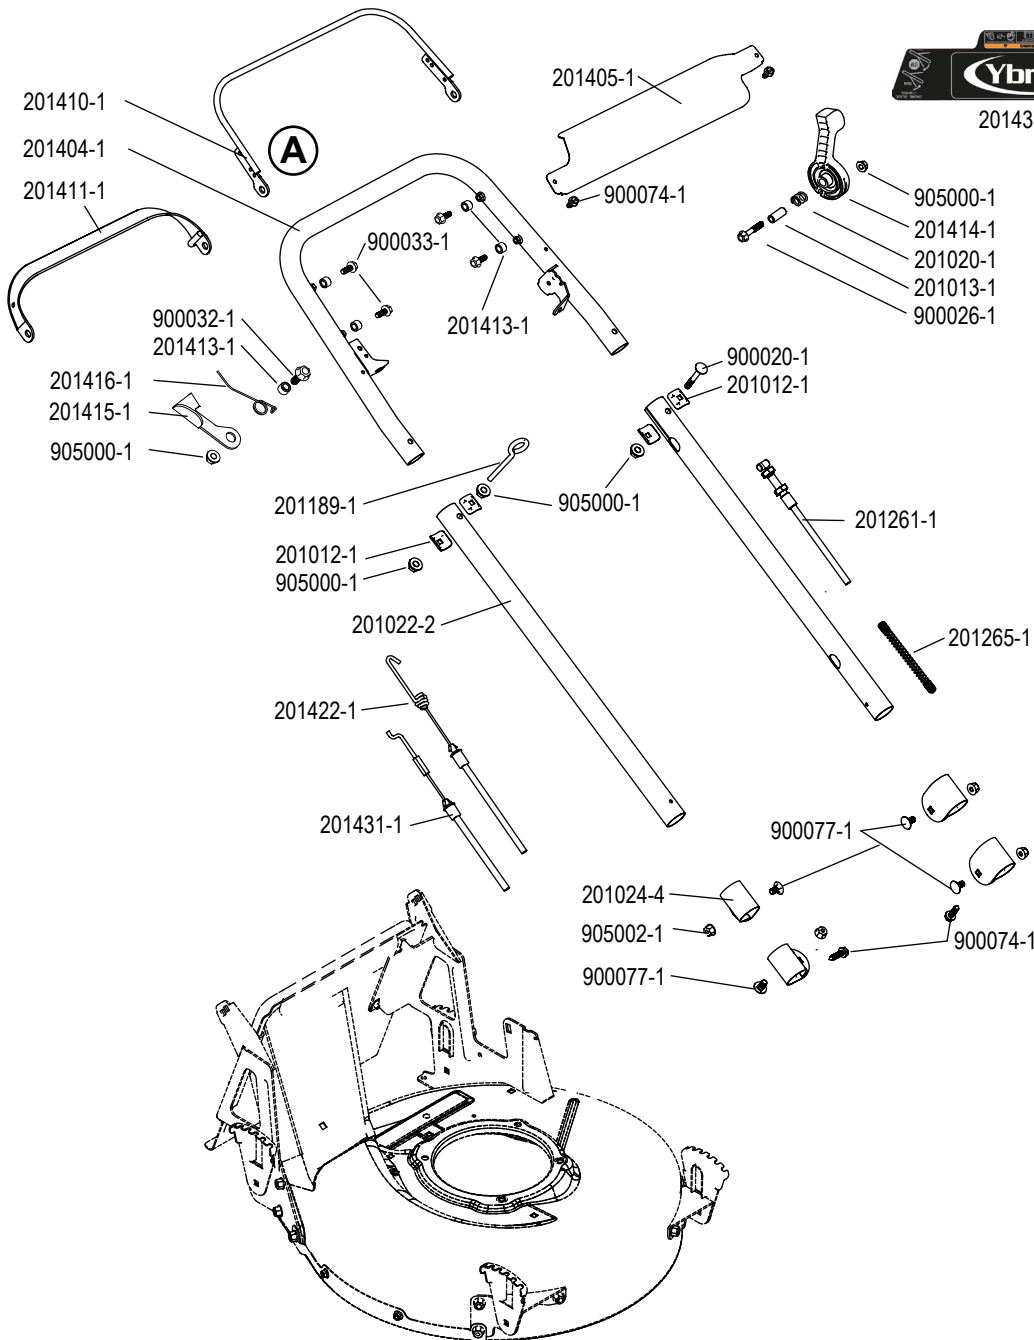

# BRAVO 21 ZONE START - MODEL #: 21-610

PART NO.	DESCRIPTION	Qty
201012-1	Washer, Handle Clamp	4
201013-1	Sleeve, 6x10x24	
201020-1	Spring, Throttle Control	
201022-2	Lower Handle Tube, Black	2
201024-4	Handle Clamp, Silver	4
201189-1	Guide, Starter Rope	
201261-1	Cable, Throttle Control	
201265-1	Spring, Throttle Control	
201404-1	U-handle	
201405-1	Control Panel	
201410-1	Bail, Upper	
201411-1	Bail, Lower	
201413-1	Bushing, 6x10x7	5
201414-1	Throttle Control	
201415-1	Bail Lock	
201416-1	Spring, Bail Lock	
201422-1	Cable, Drive Engagement	
201431-1	Cable, Engine Control, Kawasaki	
201437-1	Decal, Control Panel	
900020-1	Carriage Bolt, M6x45	
900026-1	Screw, Hex - Flange M6x35	
900032-1	Screw, Hex - Flange M6x16	
900033-1	Screw, Hex M6x12	4
900074-1	Screw, Self Tapping #10 x 1/2	4
900077-1	Carriage Bolt, M8x20	4
905000-1	Flange Nut, Locking - M6	5
905002-1	Flange Nut, Locking - M8	4

# BRAVO 21 ZONE START - MODEL #: 21-610

PART NO.	DESCRIPTION	Qty
201069-1	Front Axle	
201077-5	Bushing, Front Wheel Bracket	2
201079-1	Bearing Cover, Wheel Bracket	4
201080-1	Bushing, Flange 13/22 x 8	4
201097-1	Washer, Rear Wheel	2
201135-1	Guard, Rubber - Short	
201136-1	Guard, Rubber - Long	
201138-1	Insert, Rear Wheel	4
201147-1	Bushing, Rear Axle - Plastic	2
201176-1	Puller Assembly, See Service Tips	
201207-1	Wheel Comp., Solid Rubber Tire	
201211-1	Height Adjustment Lever	4
201228-1	Handle, Height Adjustment Lever	4
201427-1	Wheel Bracket, R. Rear/L. Front	2
201428-1	Wheel Bracket, L. Rear/R. Front	2
201457-1	Transmission Assembly, White Pulley	
900009-1	Carriage Bolt, M8x25	4
900022-1	Bolt, Hex - Flange M8x16	4
900033-1	Screw, Hex M6x12	4
900074-1	Screw, Self Tapping #10 x 1/2	4
905000-1	Flange Nut, Locking - M6	7
905002-1	Flange Nut, Locking - M8	4
907014-1	Washer, 8x30x1.6 (5/16x1.1/4x1/16)	2
910008-1	Pin, Solid 5X28	2
920006-7	Ball Bearing, 6002 2RS	6