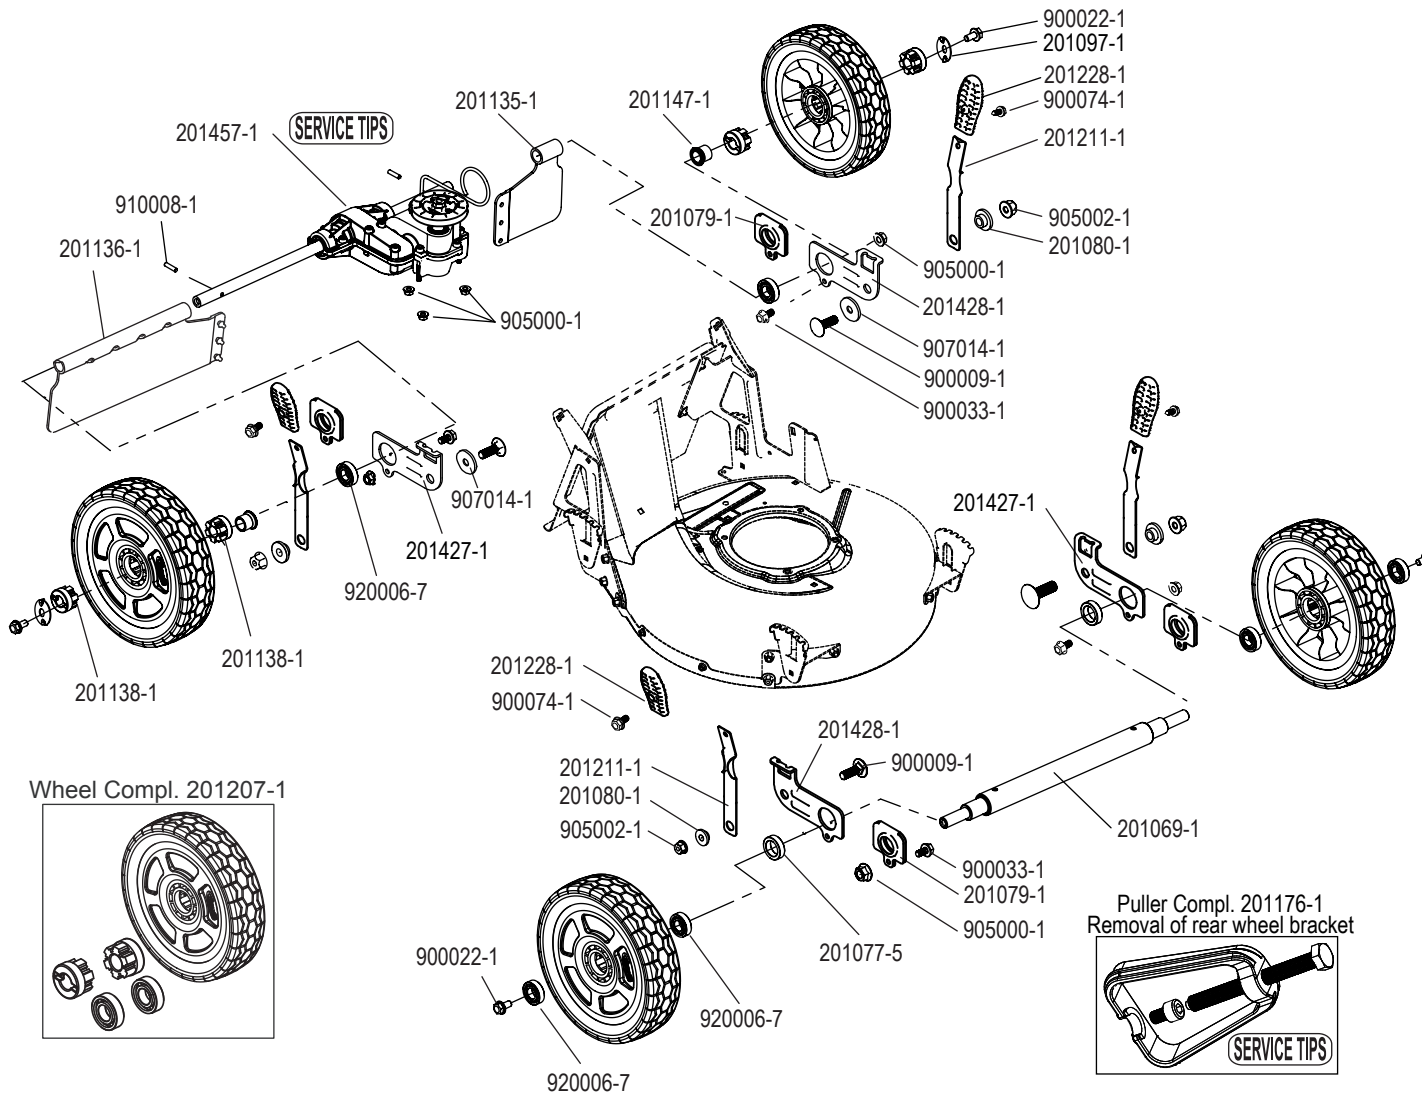

BRAVO 21 ZONE START - MODEL #: 21-610

PART NO.	DESCRIPTION	Qty
201069-1	Front Axle	
201077-5	Bushing, Front Wheel Bracket	2
201079-1	Bearing Cover, Wheel Bracket	4
201080-1	Bushing, Flange 13/22 x 8	4
201097-1	Washer, Rear Wheel	2
201135-1	Guard, Rubber - Short	
201136-1	Guard, Rubber - Long	
201138-1	Insert, Rear Wheel	4
201147-1	Bushing, Rear Axle - Plastic	2
201176-1	Puller Assembly, See Service Tips	
201207-1	Wheel Comp., Solid Rubber Tire	
201211-1	Height Adjustment Lever	4
201228-1	Handle, Height Adjustment Lever	4
201427-1	Wheel Bracket, R. Rear/L. Front	2
201428-1	Wheel Bracket, L. Rear/R. Front	2
201457-1	Transmission Assembly, White Pulley	
900009-1	Carriage Bolt, M8x25	4
900022-1	Bolt, Hex - Flange M8x16	4
900033-1	Screw, Hex M6x12	4
900074-1	Screw, Self Tapping #10 x 1/2	4
905000-1	Flange Nut, Locking - M6	7
905002-1	Flange Nut, Locking - M8	4
907014-1	Washer, 8x30x1.6 (5/16x1.1/4x1/16)	2
910008-1	Pin, Solid 5X28	2
920006-7	Ball Bearing, 6002 2RS	6