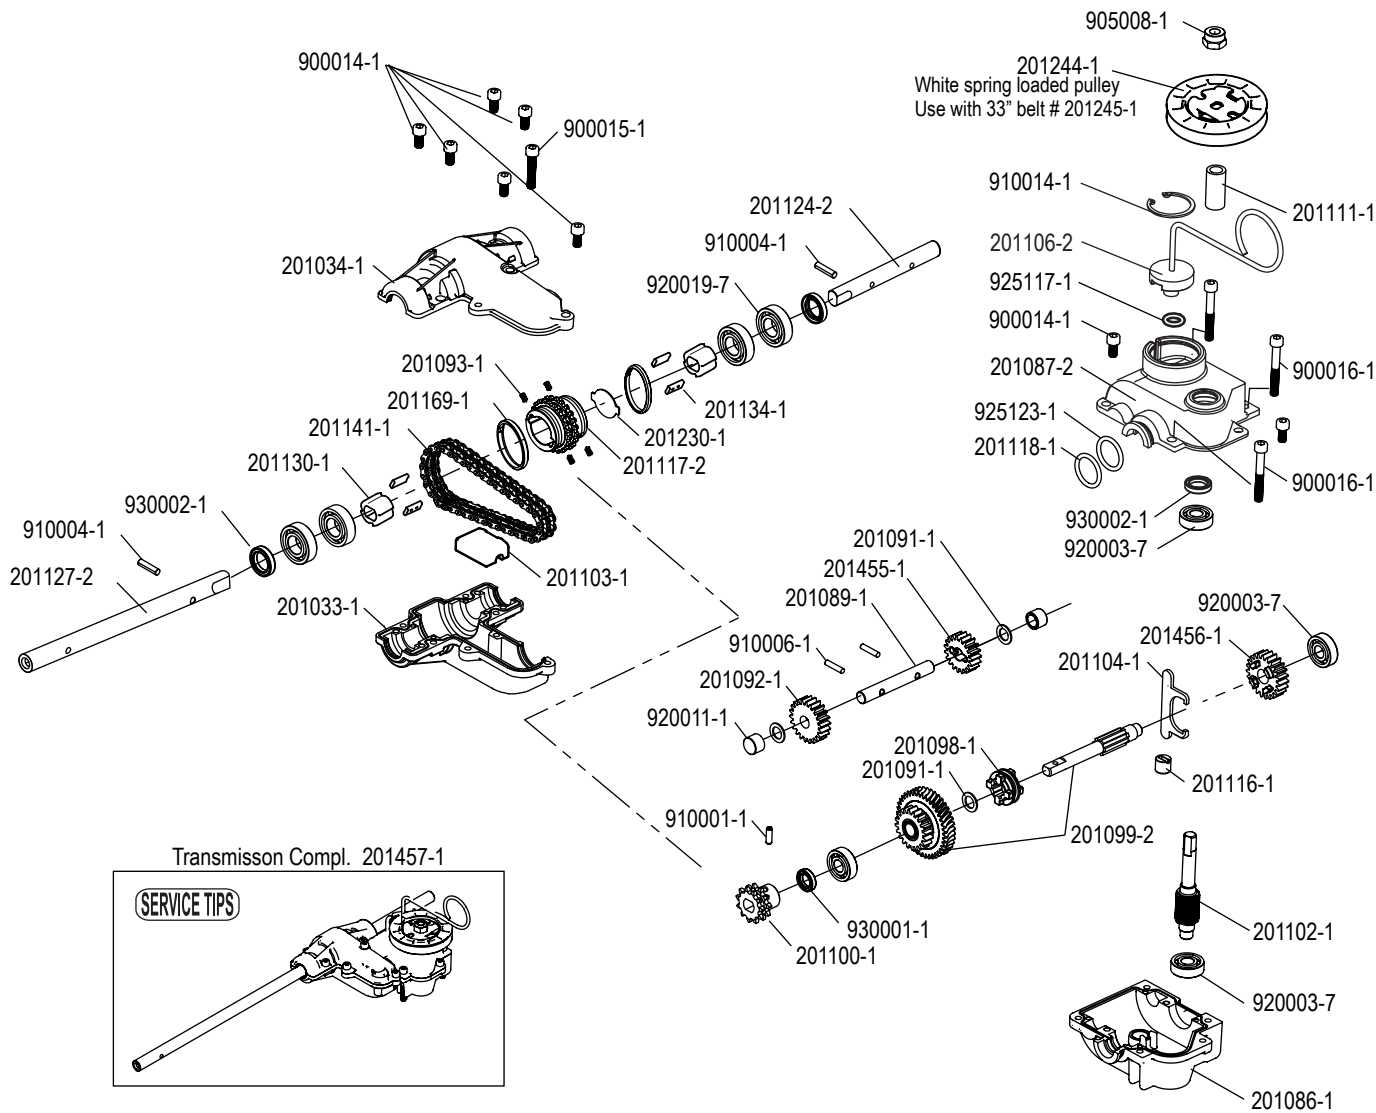

BRAVO 21 ZONE START - MODEL #: 21-610

PART NO.	DESCRIPTION	Qty
201033-1	Chain Housing, Lower	
201034-1	Chain Housing, Upper	
201086-1	Gearbox Housing, Lower	
201087-2	Gearbox Housing, Upper	
201089-1	Shaft, 10x75	
201091-1	Washer, 10x16x1	3
201092-1	Gear, Z=22	
201093-1	Spring, Ratchet	4
201098-1	Shift Lock	
201099-2	Worm Gear and Shaft	
201100-1	Chain Gear Z=11	
201102-1	Worm, Input Shaft	
201103-1	Chain Tensioner	
201104-1	Shift Fork	
201106-2	Shift Lever	
201111-1	Bushing, Input Shaft	
201116-1	Bushing, Shift Fork	
201117-2	Chain Gear Z=22	
201118-1	O-ring, Plastic	
201124-2	Drive Shaft, Short	
201127-2	Drive Shaft, Long	
201130-1	Gear, Freewheel	2
201134-1	Pawl	4
201141-1	Chain, Duplex 25H - 42DL	
201169-1	Retaining Ring, Plastic	2
201230-1	Washer, Chain Gear	
201244-1	Pulley compl, White - 83 mm	
201455-1	Gear, Z=18	
201456-1	Gear, Z=24	
201457-1	Transmission Complete	
900014-1	Screw, Allen M6x12	8
900015-1	Screw, Allen M6x30	1
900016-1	Screw, Allen M6x45	3
905008-1	Hex Nut, M10	
910001-1	Spring Pin, 4x16	
910004-1	Spring Pin, 5X20	2
910006-1	Pin, Solid 4x18	2
910014-1	Retaining Ring, 36X1.5	
920003-7	Ball Bearing, 6000 2RS	4
920011-1	Needle Bearing, BK1010	2
920019-7	Ball Bearing, 6002 2RS SST	4
925117-1	O-Ring, 1/2" x 3/16"	
925123-1	O-Ring, 7/8" x 3/32"	
930001-1	Oil Seal, 10X18X4	
930002-1	Oil Seal, 15X24X5	3