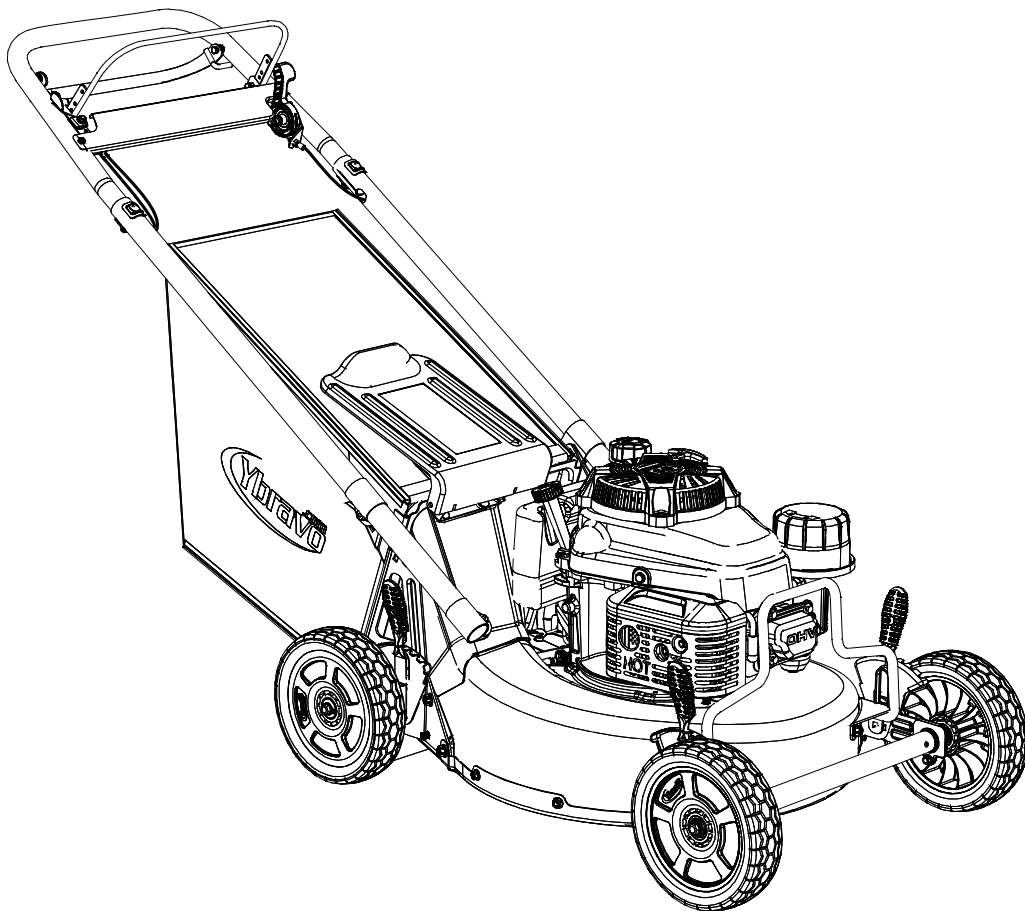

# ILLUSTRATED PARTS LIST

## BRAVO 21 Mower

Model: 21-610 Zone Start

# BRAVO 21 ZONE START - MODEL #: 21-610

PART NO.	DESCRIPTION	Qty
201012-1	Washer, Handle Clamp	4
201013-1	Sleeve, 6x10x24	
201020-1	Spring, Throttle Control	
201022-2	Lower Handle Tube, Black	2
201024-4	Handle Clamp, Silver	4
201189-1	Guide, Starter Rope	
201261-1	Cable, Throttle Control	
201265-1	Spring, Throttle Control	
201404-1	U-handle	
201405-1	Control Panel	
201410-1	Bail, Upper	
201411-1	Bail, Lower	
201413-1	Bushing, 6x10x7	5
201414-1	Throttle Control	
201415-1	Bail Lock	
201416-1	Spring, Bail Lock	
201422-1	Cable, Drive Engagement	
201431-1	Cable, Engine Control, Kawasaki	
201437-1	Decal, Control Panel	
900020-1	Carriage Bolt, M6x45	
900026-1	Screw, Hex - Flange M6x35	
900032-1	Screw, Hex - Flange M6x16	
900033-1	Screw, Hex M6x12	4
900074-1	Screw, Self Tapping #10 x 1/2	4
900077-1	Carriage Bolt, M8x20	4
905000-1	Flange Nut, Locking - M6	5
905002-1	Flange Nut, Locking - M8	4

# BRAVO 21 ZONE START - MODEL #: 21-610

PART NO.	DESCRIPTION	Qty
201069-1	Front Axle	
201077-5	Bushing, Front Wheel Bracket	2
201079-1	Bearing Cover, Wheel Bracket	4
201080-1	Bushing, Flange 13/22 x 8	4
201097-1	Washer, Rear Wheel	2
201135-1	Guard, Rubber - Short	
201136-1	Guard, Rubber - Long	
201138-1	Insert, Rear Wheel	4
201147-1	Bushing, Rear Axle - Plastic	2
201176-1	Puller Assembly, See Service Tips	
201207-1	Wheel Comp., Solid Rubber Tire	
201211-1	Height Adjustment Lever	4
201228-1	Handle, Height Adjustment Lever	4
201427-1	Wheel Bracket, R. Rear/L. Front	2
201428-1	Wheel Bracket, L. Rear/R. Front	2
201457-1	Transmission Assembly, White Pulley	
900009-1	Carriage Bolt, M8x25	4
900022-1	Bolt, Hex - Flange M8x16	4
900033-1	Screw, Hex M6x12	4
900074-1	Screw, Self Tapping #10 x 1/2	4
905000-1	Flange Nut, Locking - M6	7
905002-1	Flange Nut, Locking - M8	4
907014-1	Washer, 8x30x1.6 (5/16x1.1/4x1/16)	2
910008-1	Pin, Solid 5X28	2
920006-7	Ball Bearing, 6002 2RS	6