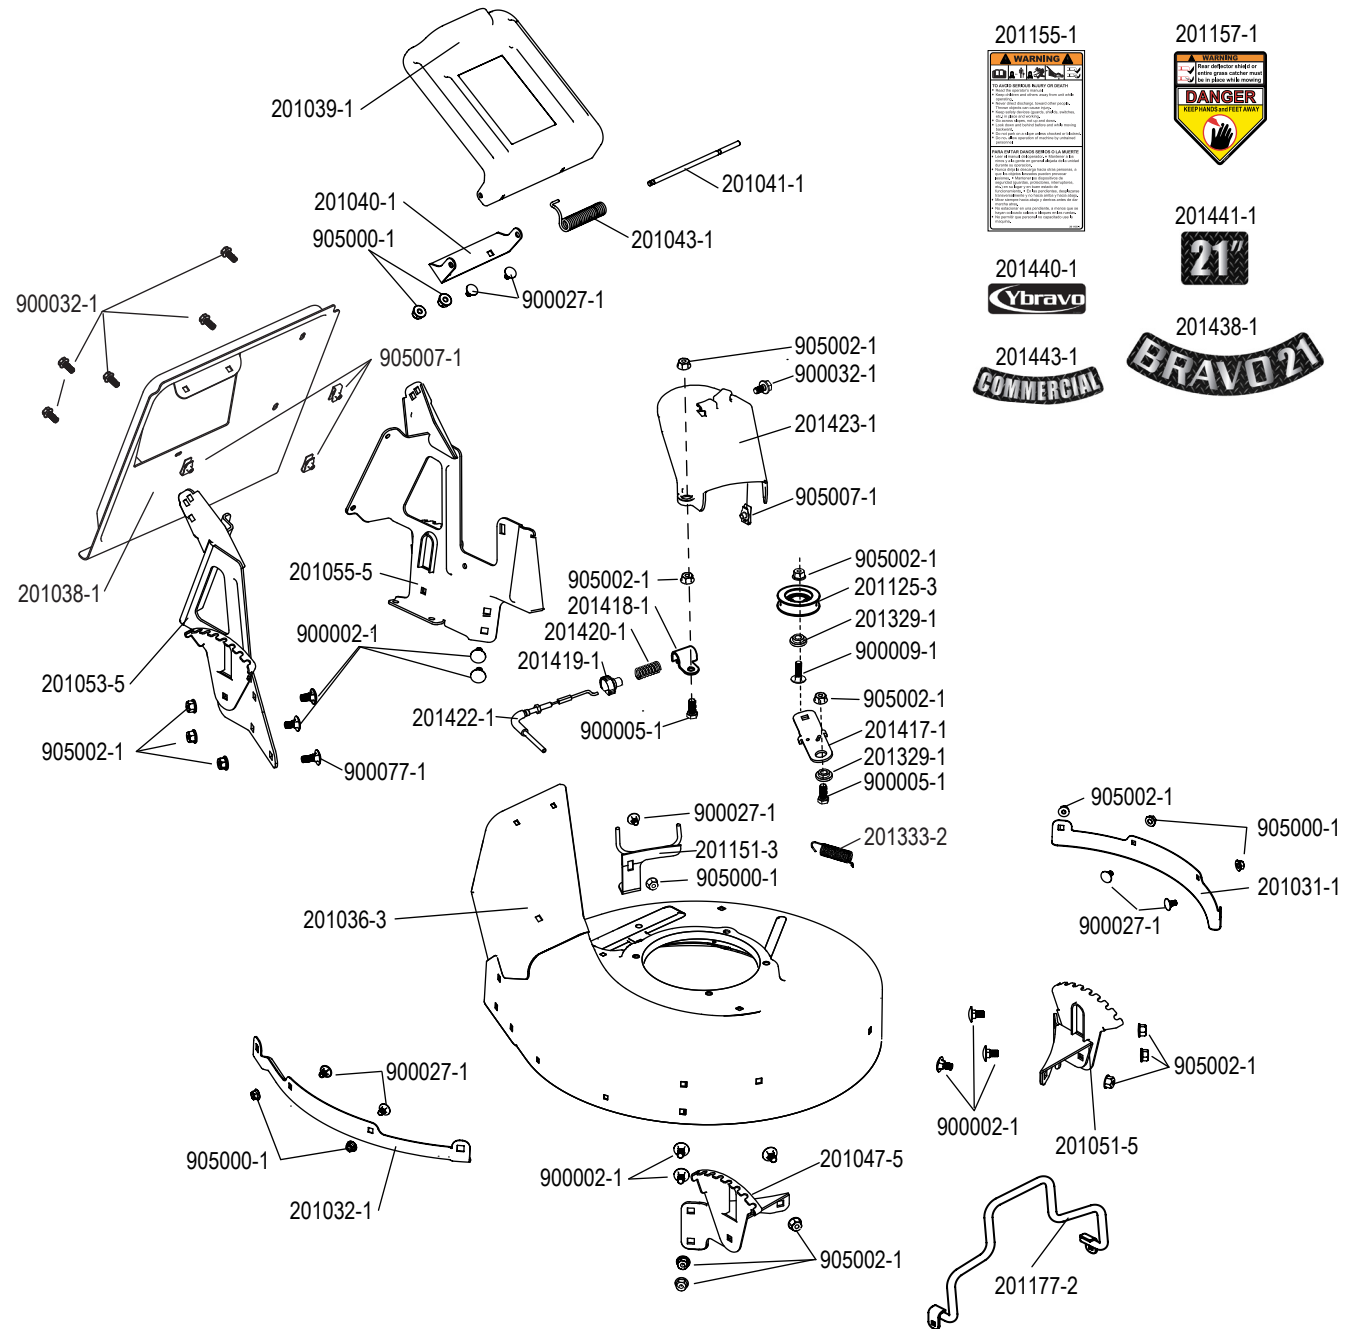

BRAVO 21 ZONE START - MODEL #: 21-610

PART NO.	DESCRIPTION	Qty
201031-1	Wear Strip, Left Side	
201032-1	Wear Strip, Right Side	
201036-3	Mower Deck, Silver	
201038-1	Plate, Catcher	
201039-1	Rear Door, Catcher Plate	
201040-1	Bracket, Rear Door	
201041-1	Shaft, Rear Door	
201043-1	Spring, Rear Door	
201047-5	Bracket, R.F. Assembly, Black 4.5"	
201051-5	Bracket, L.F. Assembly, Black 4.5"	
201053-5	Bracket, R.R. Assembly, Black 4.5"	
201055-5	Bracket, L.R. Assembly, Black 4.5"	
201125-3	Pulley, Belt Tension	
201151-3	Bracket, Belt Guide	
201155-1	Decal, Rear Door	
201157-1	Decal, Finger Warning	
201177-2	Engine Guard, Black	
201329-1	Bushing, Flange 15/22 x 8	2
201333-2	Spring, Belt Tension Arm	
201417-1	Arm, Belt Tension Pulley	
201418-1	Bracket, Drive Cable	
201419-1	Knob, Drive Cable Adjustment	
201420-1	Spring, Drive Cable	
201422-1	Cable, Drive Engagement	
201423-1	Belt Cover, Bravo 21	
201438-1	Deck Decal, "Bravo 21"	
201440-1	Engine Decal, "Ybravo"	
201441-1	Deck Size Decal - 21"	
201443-1	Deck Decal, "Commercial"	
900002-1	Carriage Bolt, M8x16	11
900005-1	Bolt, Hex, M8x20	2
900009-1	Carriage Bolt, M8x25	
900027-1	Carriage Bolt, M6x12	7
900032-1	Screw, Hex - Flange M6x16	6
900077-1	Carriage Bolt, M8x20	
905000-1	Flange Nut, Locking - M6	7
905002-1	Flange Nut, Locking - M8	15
905007-1	Clip Nut, M6	6