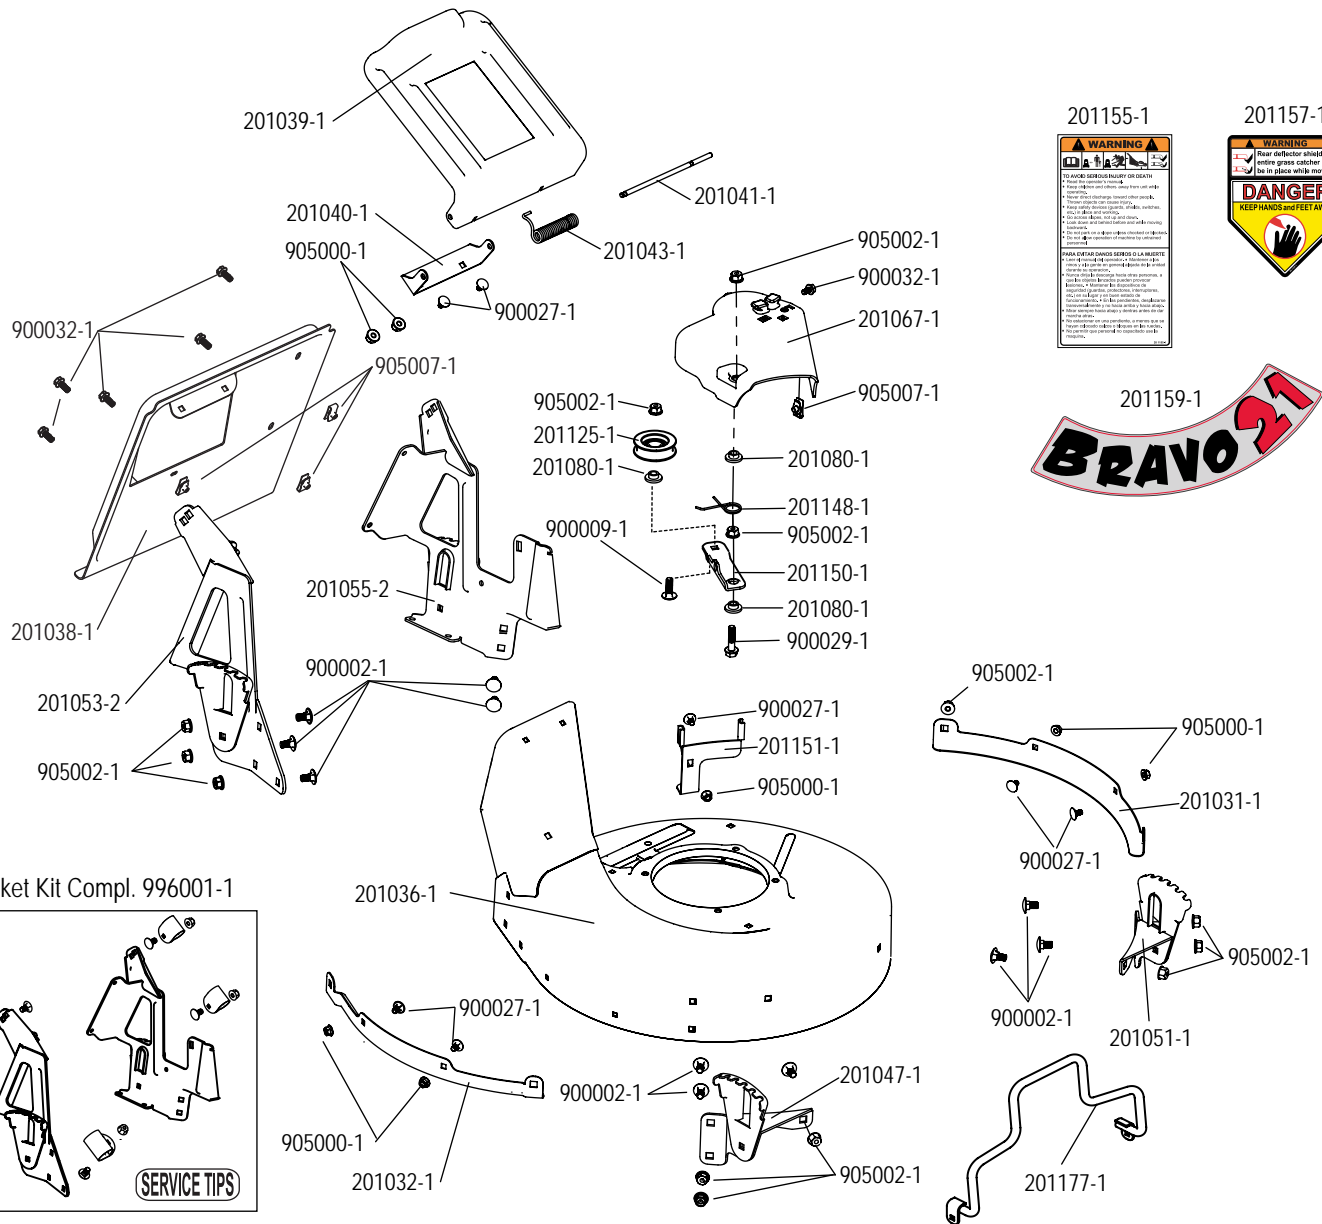

BRAVO 21 ZONE START - MODEL #: 21-601

PART #	DESCRIPTION	Qty
201031-1	Wear Strip, Left Side	
201032-1	Wear Strip, Right Side	
201036-1	Mower Deck	
201038-1	Plate, Catcher	
201039-1	Rear Door, Catcher Plate	
201040-1	Bracket, Rear Door	
201041-1	Shaft, Rear Door	
201043-1	Spring, Rear Door	
201047-1	Bracket, Right Front Assembly	
201051-1	Bracket, Left Front Assembly	
201053-2	Bracket, Right Rear Assembly	
201055-2	Bracket, Left Rear Assembly	
201067-1	Belt Cover	
201080-1	Bushing, Flange 13/22 x 8	3
201125-1	Pulley, Belt Tension	
201148-1	Spring, Belt Tension Arm	
201150-1	Arm, Belt Tension Pulley	
201151-1	Bracket, Belt Guide	
201155-1	Decal, Rear Door	
201157-1	Decal, Finger Warning	
201159-1	Decal, Bravo 21	
201177-1	Engine Guard	
900002-1	Carriage Bolt, M8x16	12
900009-1	Carriage Bolt, M8x25	
900027-1	Carriage Bolt, M6X12	7
900029-1	Screw, Hex - Flange M8x35	
900032-1	Screw, Hex - Flange M6x16	6
905000-1	Flange Nut, Locking - M6	7
905002-1	Flange Nut, Locking - M8	15
905007-1	Clip Nut M6	6
996001-1	Bracket Kit Complete