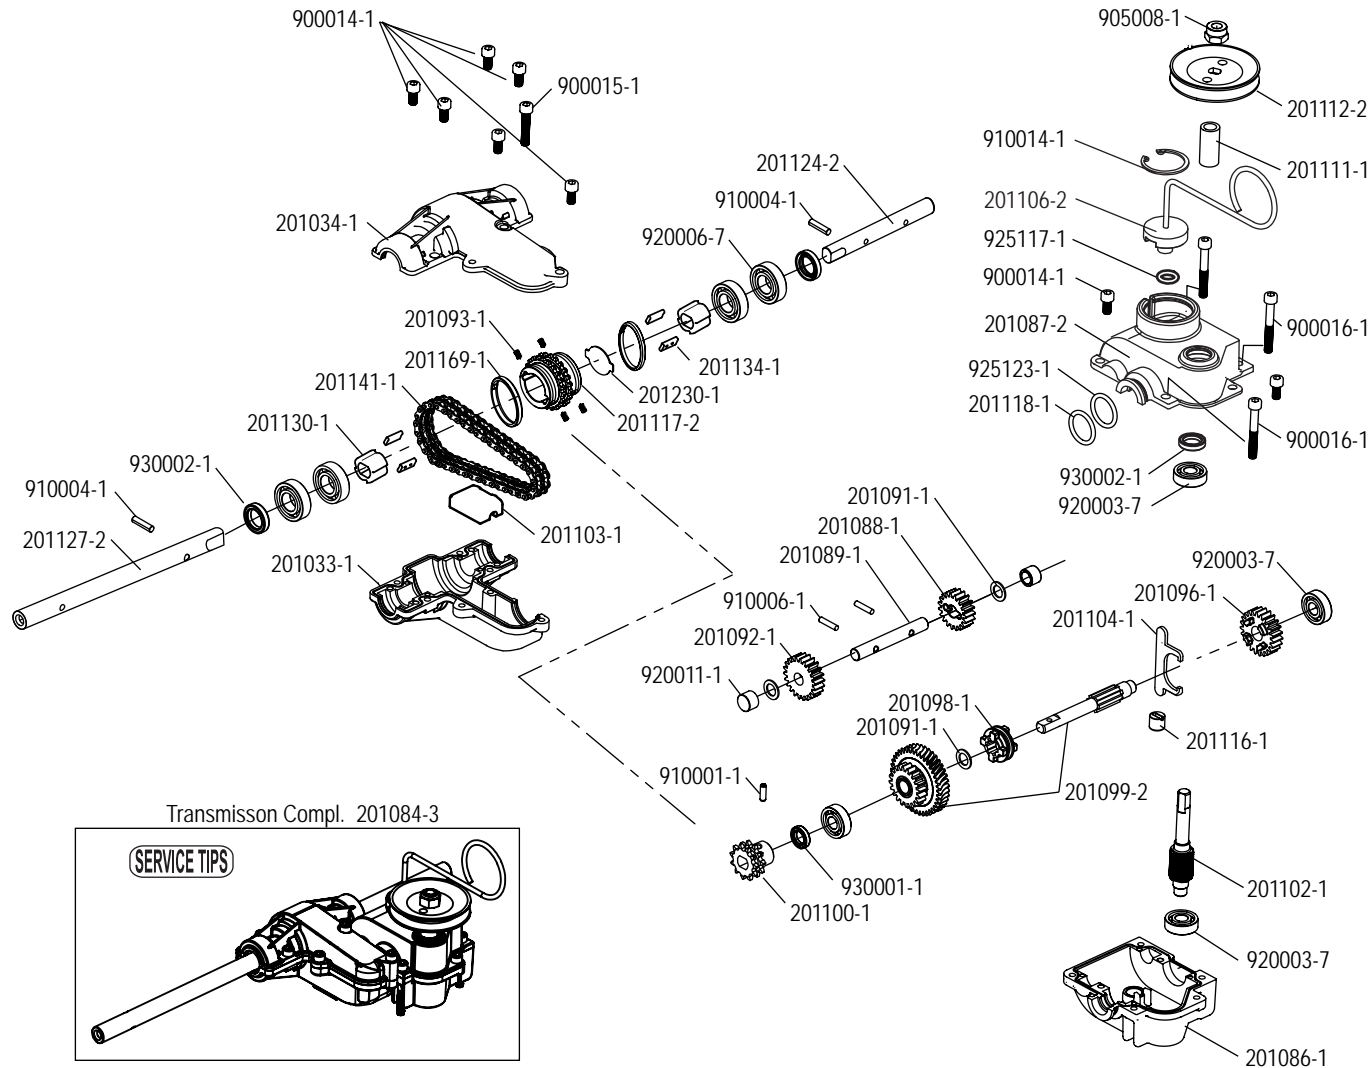

BRAVO 21 ZONE START - MODEL #: 21-601

PART #	DESCRIPTION	Qty
201033-1	Chain Housing, Lower	
201034-1	Chain Housing, Upper	
201084-3	Transmission Complete	
201086-1	Gearbox Housing, Lower	
201087-2	Gearbox Housing, Upper	
201088-1	Gear, Z=19	
201089-1	Shaft, 10x75	
201091-1	Washer, 10x16x1	3
201092-1	Gear, Z=22	
201093-1	Spring, Ratchet	4
201096-1	Gear Z=23	
201098-1	Shift Lock	
201099-2	Worm Gear and Shaft	
201100-1	Chain Gear Z=11	
201102-1	Worm, Input Shaft	
201103-1	Chain Tensioner	
201104-1	Shift Fork	
201106-2	Shift Lever	
201111-1	Bushing, Input Shaft	
201112-2	Pulley, Transmission 3L, 76 mm	
201116-1	Bushing, Shift Fork	
201117-2	Chain Gear Z=22	
201118-1	O-ring, Plastic	
201124-2	Drive Shaft, Short	
201127-2	Drive Shaft, Long	
201130-1	Gear, Freewheel	2
201134-1	Pawl	4
201141-1	Chain, Duplex 25H - 42DL	
201169-1	Retaining Ring, Plastic	2
201230-1	Washer, Main Gear	
900014-1	Screw, Allen M6x12	8
900015-1	Screw, Allen M6x30	
900016-1	Screw, Allen M6x45	3
905008-1	Hex Nut, M10	
910001-1	Spring Pin, 4x16	
910004-1	Spring Pin, 5x20	2
910006-1	Pin, Solid 4x16	2
910014-1	Retaining Ring, 36x1.5	
920003-7	Ball Bearing, 6000 2RS	4
920006-7	Ball Bearing, 6002 2RS	4
920011-1	Needle Bearing, BK1010	2
925117-1	O-Ring, 1/2" x 3/16"	
925123-1	O-Ring, 7/8" x 3/32"	
930001-1	Oil Seal, 10x18x4	
930002-1	Oil Seal, 15x24x5	3