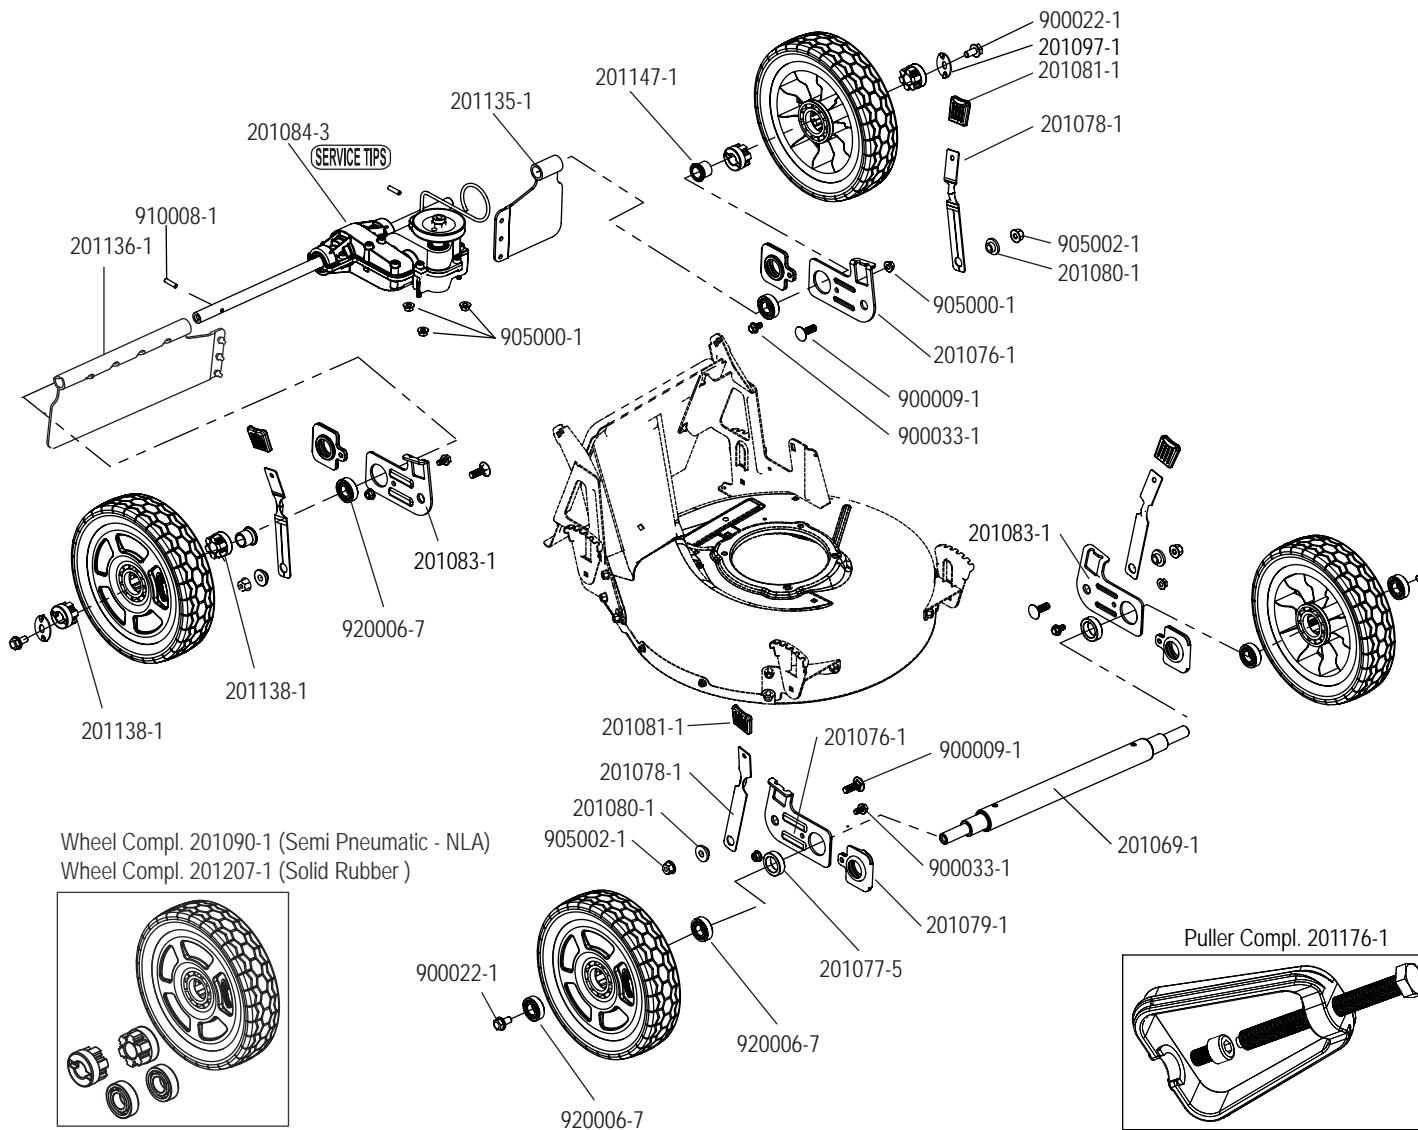

BRAVO 21 ZONE START - MODEL #: 21-601

PART #	DESCRIPTION	Qty
201069-1	Front Axle	
201076-1	Wheel Bracket L. Rear/R. Front	2
201077-5	Bushing, Front Wheel Bracket	2
201078-1	Height Adjustment Lever	4
201079-1	Bearing Cover, Wheel Bracket	4
201080-1	Bushing, Flange 13/22 x 8	4
201081-1	Knob, Height Adjustment Lever	4
201083-1	Wheel Bracket - R. Rear/L. Front	2
201084-3	Transmission Assembly	
201090-1	Wheel Complete, NLA - Use 201207-1	
201097-1	Washer, Rear Wheel	2
201135-1	Guard, Rubber - Short	
201136-1	Guard, Rubber - Long	
201138-1	Insert, Rear Wheel	4
201147-1	Bushing, Rear Axle - Plastic	2
201176-1	Puller Assembly, See Service Tips	
201207-1	Wheel Complete, Solid Rubber Tire	
900009-1	Carriage Bolt, M8x25	4
900022-1	Screw, Hex - Flange M8x16	4
900033-1	Screw, Hex M6x12	4
905000-1	Flange Nut, Locking - M6	7
905002-1	Flange Nut, Locking - M8	4
910008-1	Pin, Solid 5X28	2
920006-7	Ball Bearing, 6002 2RS	6

Wheel Compl. 201090-1 (Semi Pneumatic - NLA)
Wheel Compl. 201207-1 (Solid Rubber)

Puller Compl. 201176-1