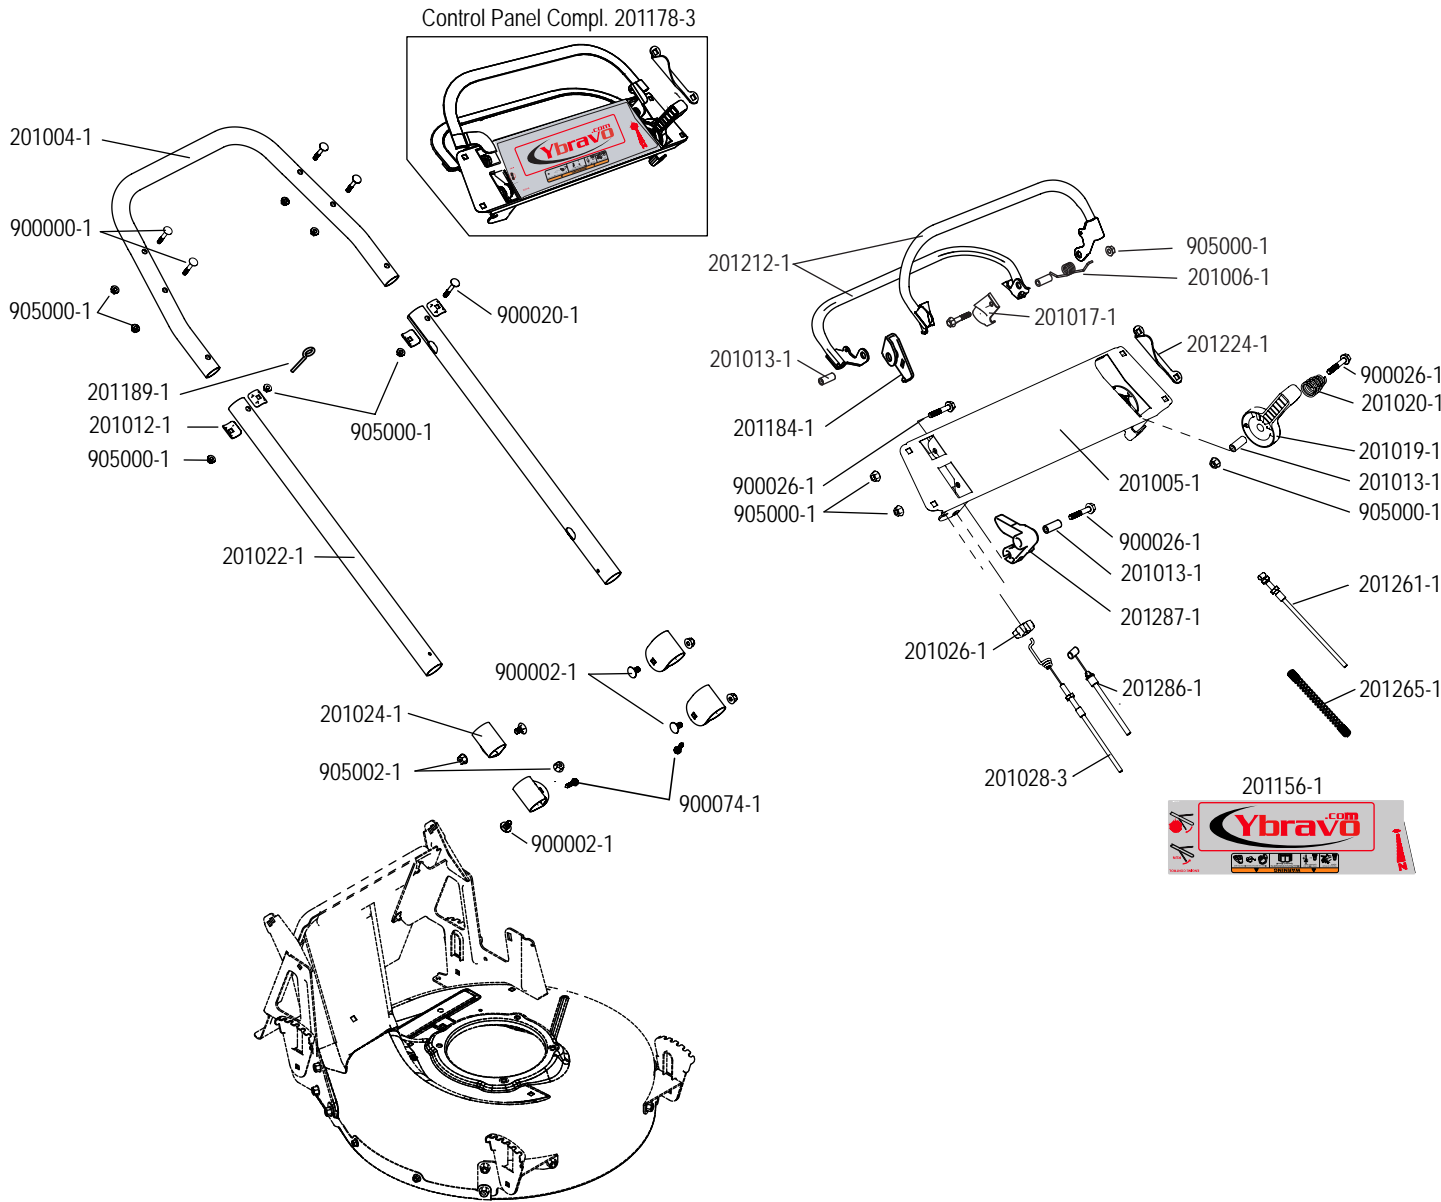

# BRAVO 21 ZONE START - MODEL #: 21-601

PART #	DESCRIPTION	Qty
201004-1	U-Handle	
201005-1	Control Panel	
201006-1	Spring, Bails	
201012-1	Washer, Handle Clamp	4
201013-1	Sleeve, 10x14x24	4
201017-1	Lock Bracket, Lower Bail	
201019-1	Throttle Control	
201020-1	Spring, Throttle Control	
201022-1	Lower Handle Tube	2
201024-1	Handle Clamp	4
201026-1	Knob, Drive Cable Adjustment	
201028-3	Cable, Drive Engagement	
201156-1	Decal, Control Panel, Two Bails	
201178-3	Control Panel Complete	
201184-1	Lift Arm, Engine Control	
201189-1	Guide, Starter Rope	
201212-1	Bail, Upper and Lower	2
201224-1	Bail Stop	
201261-1	Cable, Throttle Control	
201265-1	Spring, Throttle Control	
201286-1	Cable, Engine Control	
201287-1	Arm, Engine Control - Plastic	
900000-1	Carriage Bolt, M6x40	4
900002-1	Carriage Bolt, M8x16	4
900020-1	Carriage Bolt, M6x45	
900026-1	Screw, Hex - Flange M6x35	4
900074-1	Screw, Self Tapping #10 x 1/2"	2
905000-1	Flange Nut, Locking - M6	10
905002-1	Flange Nut, Locking - M8	4