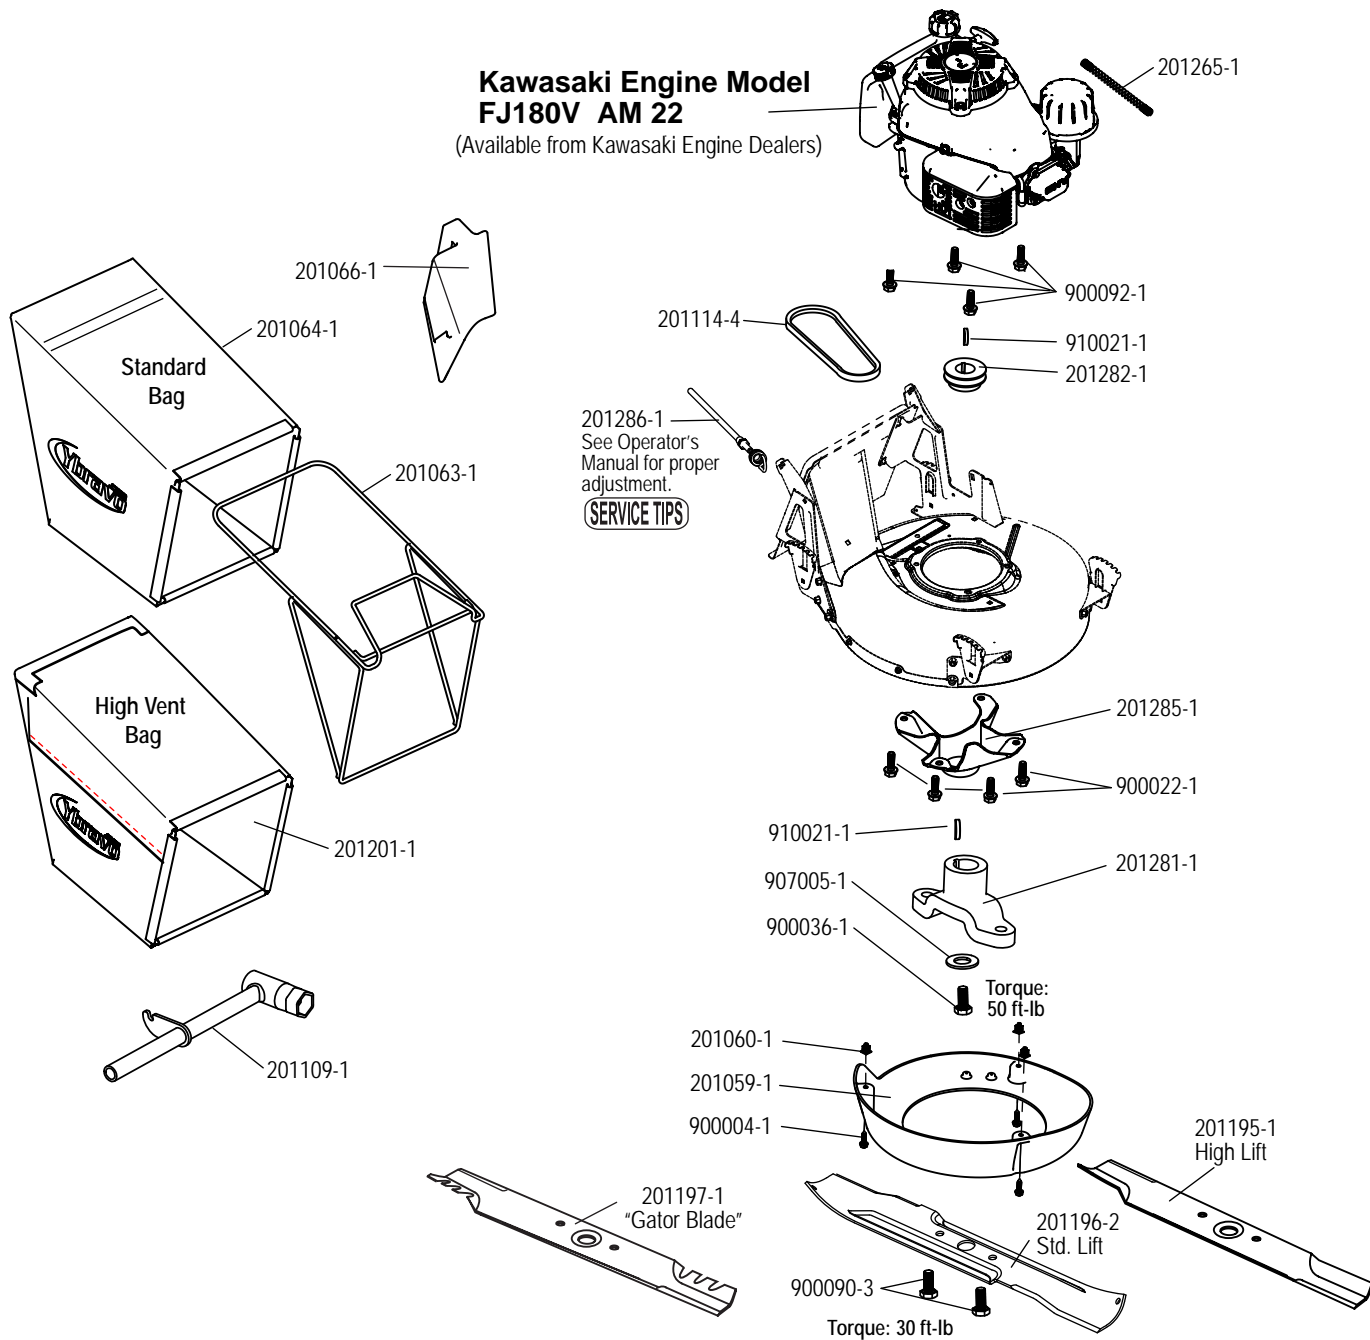

BRAVO 21 ZONE START - MODEL #: 21-601

**Kawasaki Engine Model
FJ180V AM 22**
(Available from Kawasaki Engine Dealers)

PART #	DESCRIPTION	Qty
201059-1	Baffle, Plastic	
201060-1	Grommet, Plastic - Snap In	3
201063-1	Frame, Grass bag	
201064-1	Grass Bag	
201066-1	Mulch Plug	
201109-1	Combination Wrench	
201114-1	Belt, 3L - 32.5in	
201195-1	Blade, High Lift	
201196-2	Blade, Standard Lift	
201197-1	Blade, Mulching	
201201-1	Grass Bag, High Venting	
201265-1	Spring, Throttle Control	
201281-1	Blade Flange	
201282-1	Pulley, V-belt 56 mm	
201285-1	Crankshaft Protector Complete	
201286-1	Cable, Engine Control	
900004-1	Screw, Self Tapping #10 x 5/8	3
900022-1	Screw, Hex - Flange M8x16	4
900036-1	Screw, Hex UNF 3/8-24x1.5in GR8	
900090-3	Screw, Hex M10x16	2
900092-1	Screw, Thread Rolling 3/8-16x1in	4
907005-1	Washer 10X20X2	
910021-1	Key, Woodruff 4.7x6.5x16	2