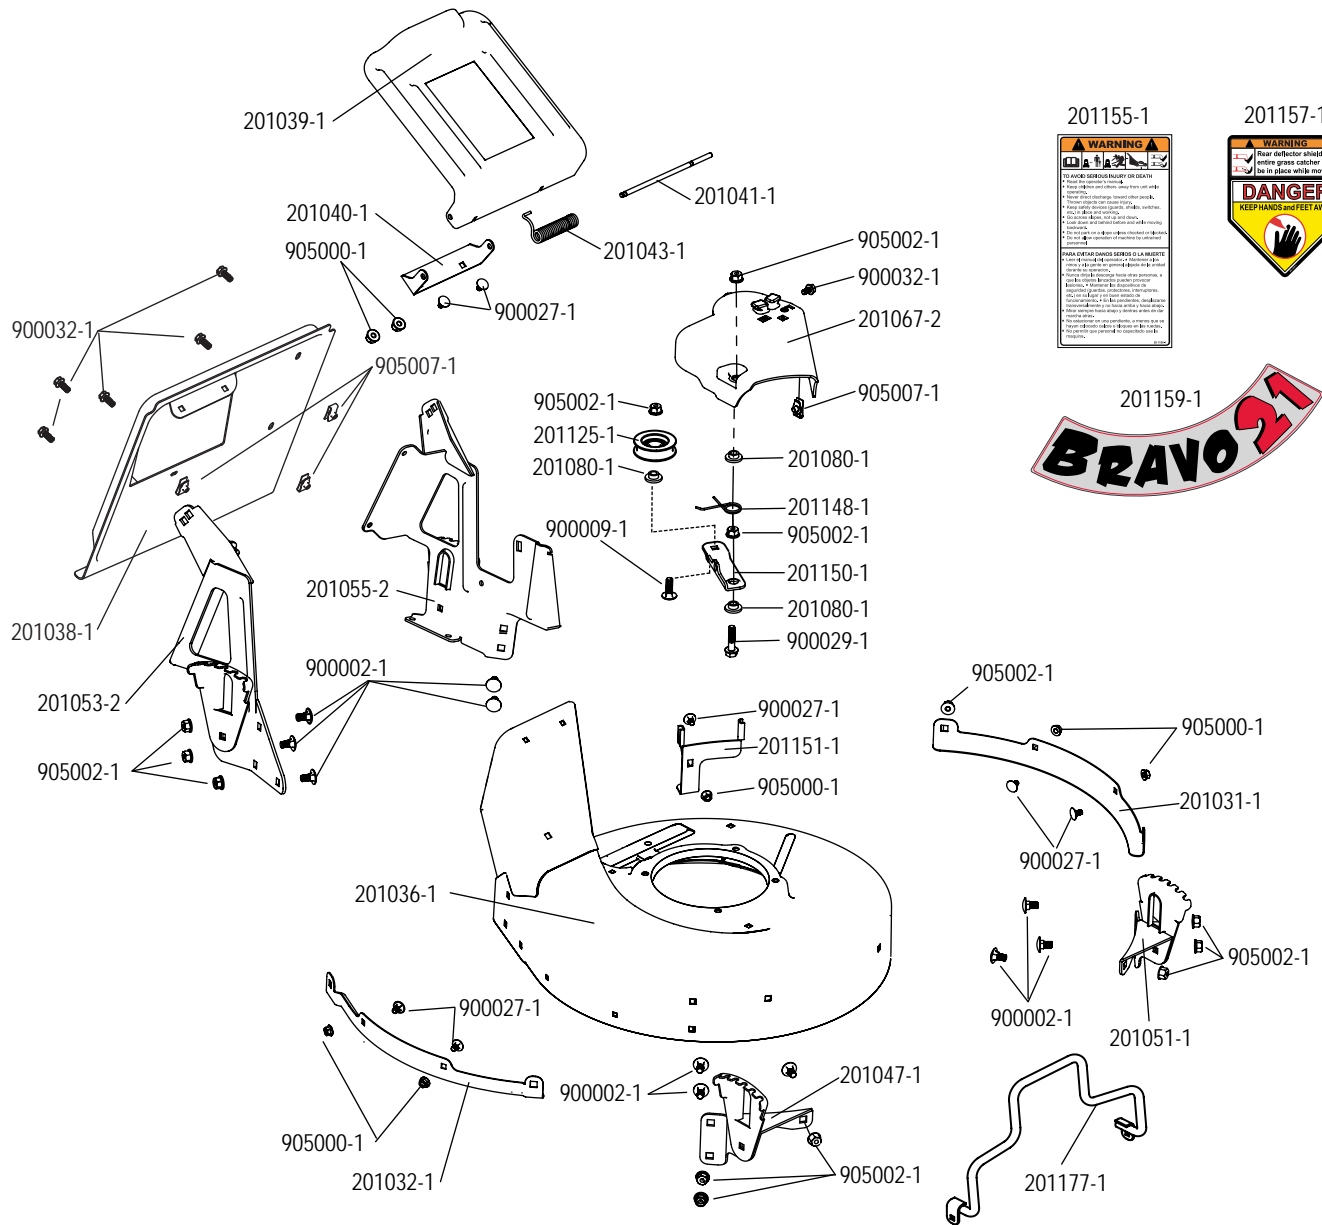

BRAVO 21 BBC - MODEL #: 21-201

PART #	DESCRIPTION	Qty
21031-1	Wear Strip, Left Side	
21032-1	Wear Strip, Right Side	
21036-1	Mower Deck	
21038-1	Plate, Catcher	
21039-1	Rear Door, Catcher Plate	
21040-1	Bracket, Rear Door	
21041-1	Shaft, Rear Door	
21043-1	Spring, Rear Door	
21047-1	Bracket, Right Front Assembly	
21051-1	Bracket, Left Front Assembly	
21053-2	Bracket, Right Rear Assembly	
21055-2	Bracket, Left Rear Assembly	
21067-2	Belt Cover	
21080-1	Bushing, Flange 13/22 x 8	3
21125-1	Pulley, Belt Tension	
21148-1	Spring, Belt Tension Arm	
21150-1	Arm, Belt Tension Pulley	
21151-1	Bracket, Belt Guide	
21155-1	Decal, Rear Door	
21157-1	Decal, Finger Warning	
21159-1	Decal, Bravo 21	
21177-1	Engine Guard	
900002-1	Carriage Bolt, M8x16	12
900009-1	Carriage Bolt, M8x25	
900027-1	Carriage Bolt, M6X12	7
900029-1	Screw, Hex - Flange M8x35	
900032-1	Screw, Hex - Flange M6x16	6
905000-1	Flange Nut, Locking - M6	7
905002-1	Flange Nut, Locking - M8	15
905007-1	Clip Nut M6	6