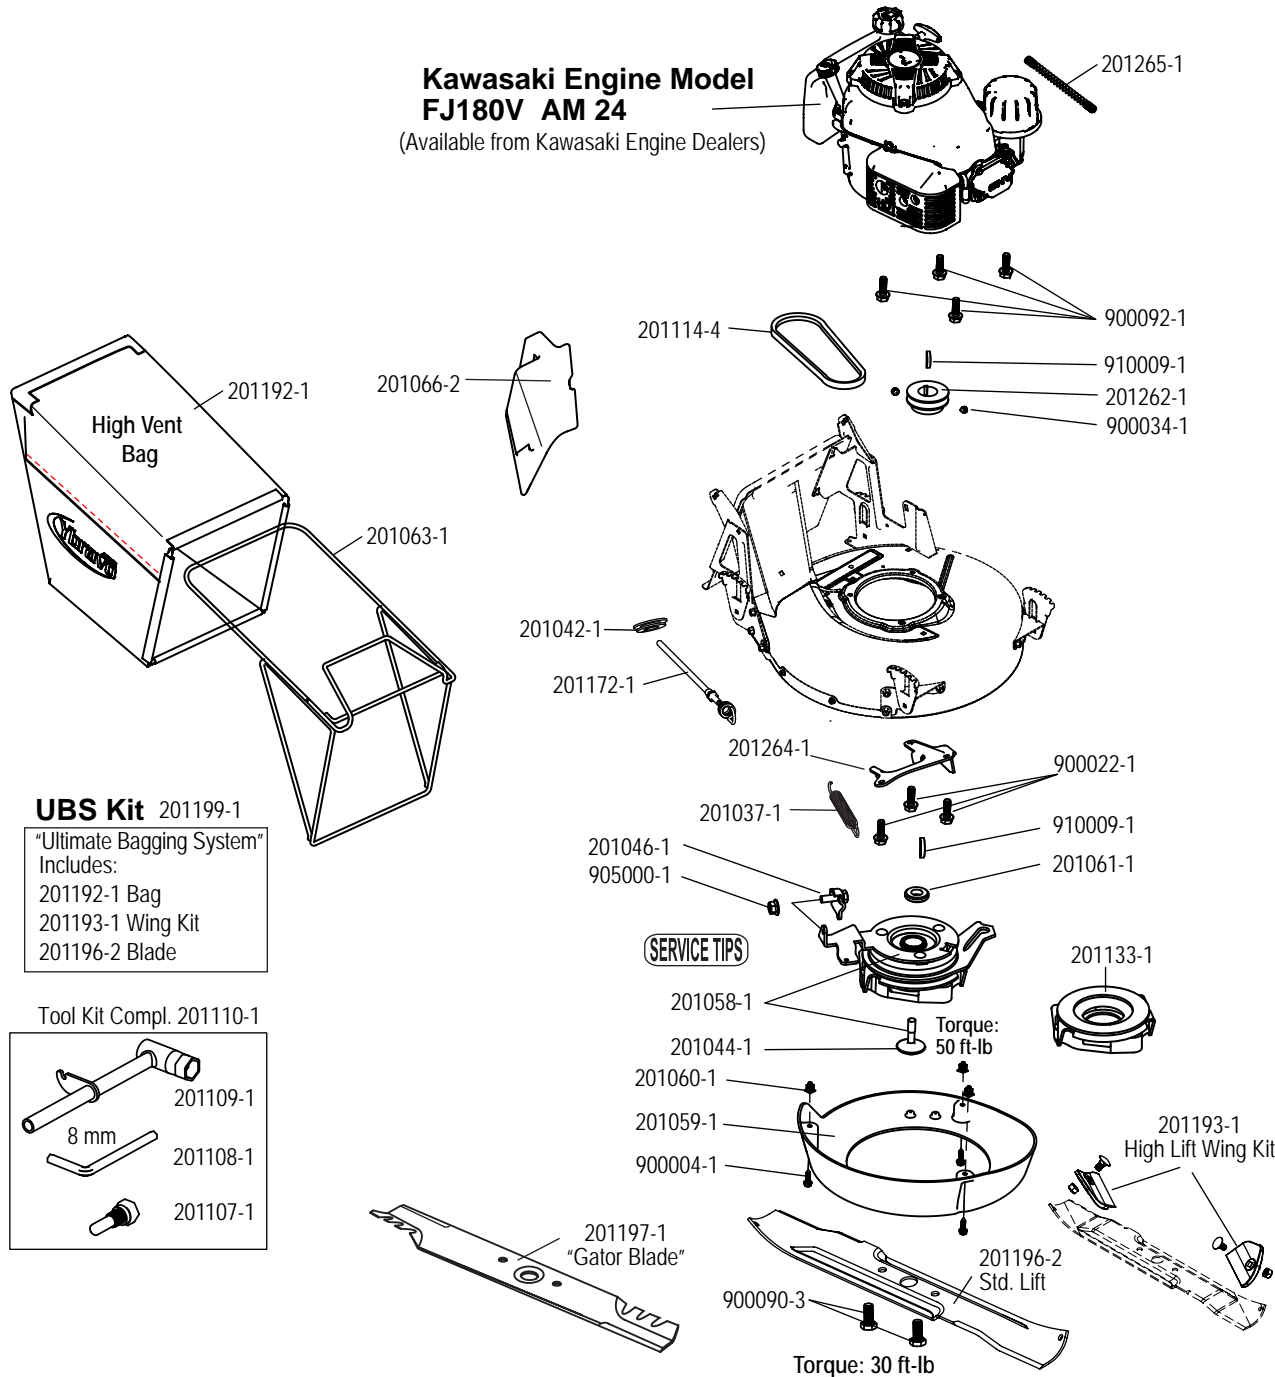

BRAVO 21 BBC - MODEL #: 21-201

Kawasaki Engine Model FJ180V AM 24

(Available from Kawasaki Engine Dealers)

PART NO.	DESCRIPTION	Qty
201037-1	Spring, Clutch	
201042-1	Rubber Grommet, Clutch Cable	
201044-1	Screw , BBC - Specialty, 3/8x24, GR8	
201046-1	Clamp, BBC Cable	
201058-1	BBC Clutch, Complete	
201059-1	Baffle, Plastic	
201060-1	Grommet, Plastic - Snap In	3
201061-1	Spacer, BBC to Crankshaft	
201063-1	Frame, Grass Bag	
201066-2	Mulch Plug	
201107-1	Piston Stop	
201108-1	Allen Wrench	
201109-1	Combination Wrench	
201110-1	Tool Kit Complete	
201114-4	Belt, 3L - 32.5in	
201133-1	Lower Clutch BBC	
201172-1	Cable, Bravo 21 BBC	
201192-1	Grass Bag, Soft Bottom	
201193-1	Wing Kit Comp. Bravo 21" Blade	
201196-2	Blade, Standard Lift	
201197-1	Blade, Mulching, Bravo 21	
201199-1	"UBS" Kit Complete	
201262-1	Pulley, V-belt 56 mm	
201264-1	Rotational Stop, Belt Guide	
201265-1	Spring, Throttle Control	
900004-1	Screw, Self Tapping #10 x 5/8	3
900022-1	Screw, Hex - Flange M8x 16	3
900034-1	Set Screw, M6x6	2
900090-3	Screw, Hex M10x 16	2
900092-1	Screw, Thread Rolling 3/8/16x 1in	4
905000-1	Flange Nut, Locking - M6	
910009-1	Key, Woodruff 4x 16	2

UBS Kit 201199-1

"Ultimate Bagging System"
Includes:
201192-1 Bag
201193-1 Wing Kit
201196-2 Blade