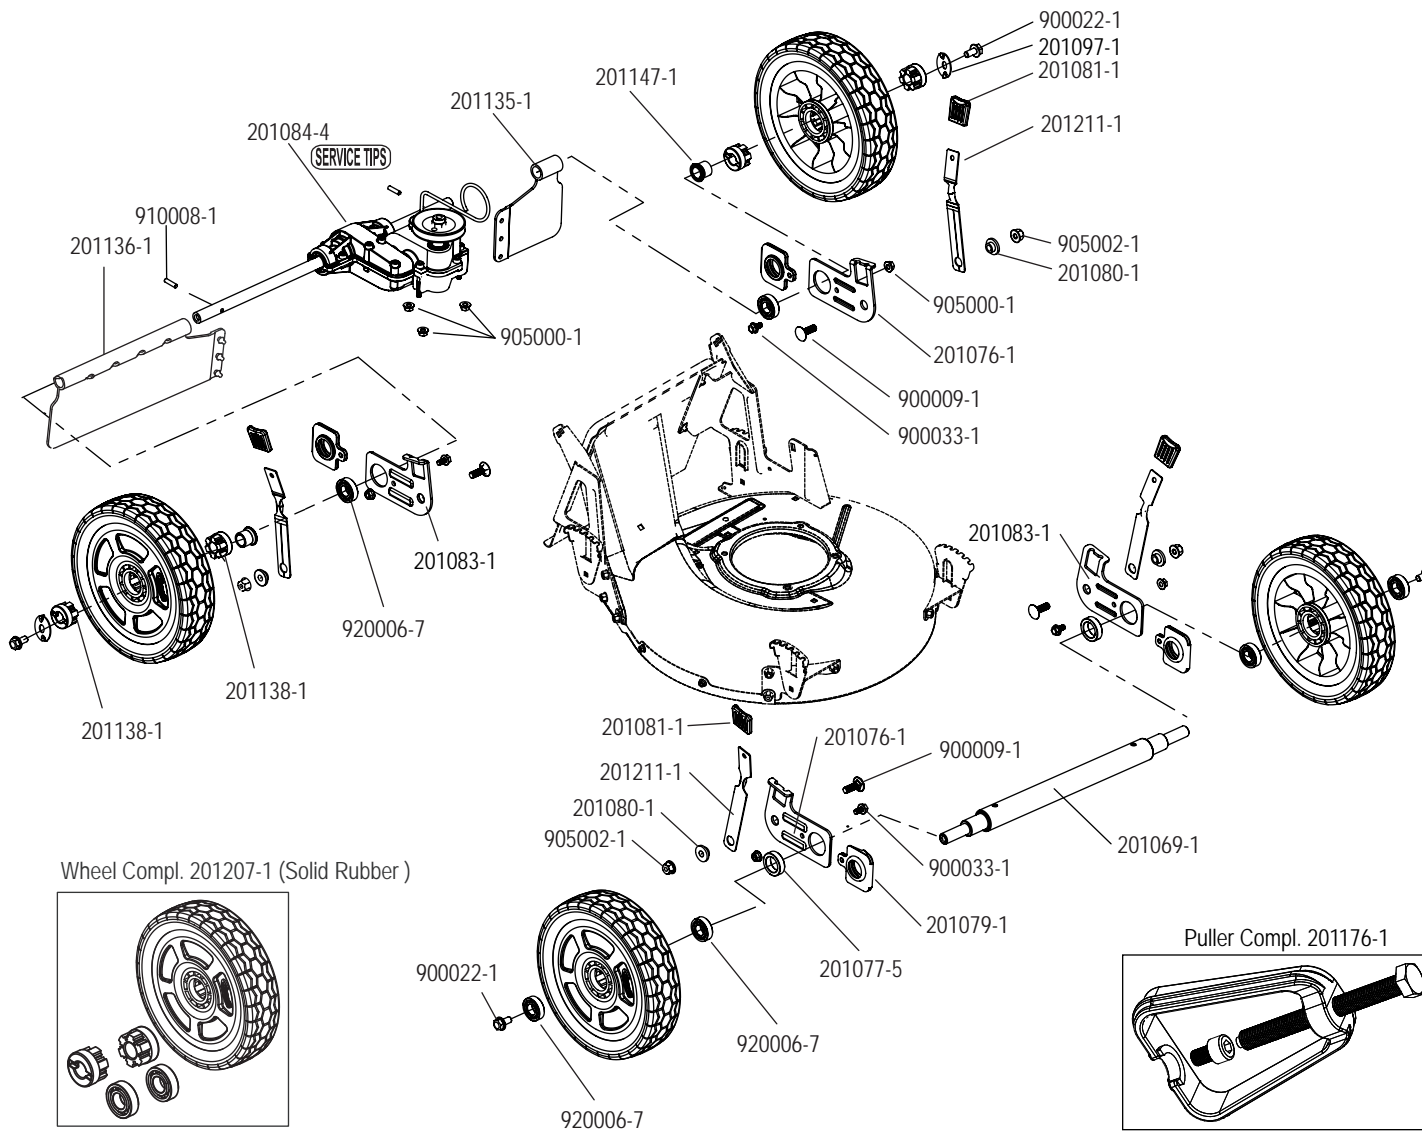

BRAVO 21 BBC - MODEL #: 21-201

PART #	DESCRIPTION	Qty
21069-1	Front Axle	
21076-1	Wheel Bracket L. Rear/R. Front	2
21077-5	Bushing, Front Wheel Bracket	2
21079-1	Bearing Cover, Wheel Bracket	4
21080-1	Bushing, Flange 13/22 x 8	4
21081-1	Knob, Height Adjustment Lever	4
21083-1	Wheel Bracket - R. Rear/L. Front	2
21084-4	Transmission Assembly	
21097-1	Washer, Rear Wheel	2
21135-1	Guard, Rubber - Short	
21136-1	Guard, Rubber - Long	
21138-1	Insert, Rear Wheel	4
21147-1	Bushing, Rear Axle - Plastic	2
21176-1	Puller Assembly, See Service Tips	
21207-1	Wheel Complete, Solid Rubber Tire	
21211-1	Height Adjustment Lever	4
90009-1	Carriage Bolt, M8x25	4
90033-1	Screw, Hex M6x12	4
90022-1	Screw, Hex - Flange M8x16	4
90500-1	Flange Nut, Locking - M6	7
90502-1	Flange Nut, Locking - M8	4
91008-1	Pin, Solid 5X28	2
92006-7	Ball Bearing, 6002 2RS	6