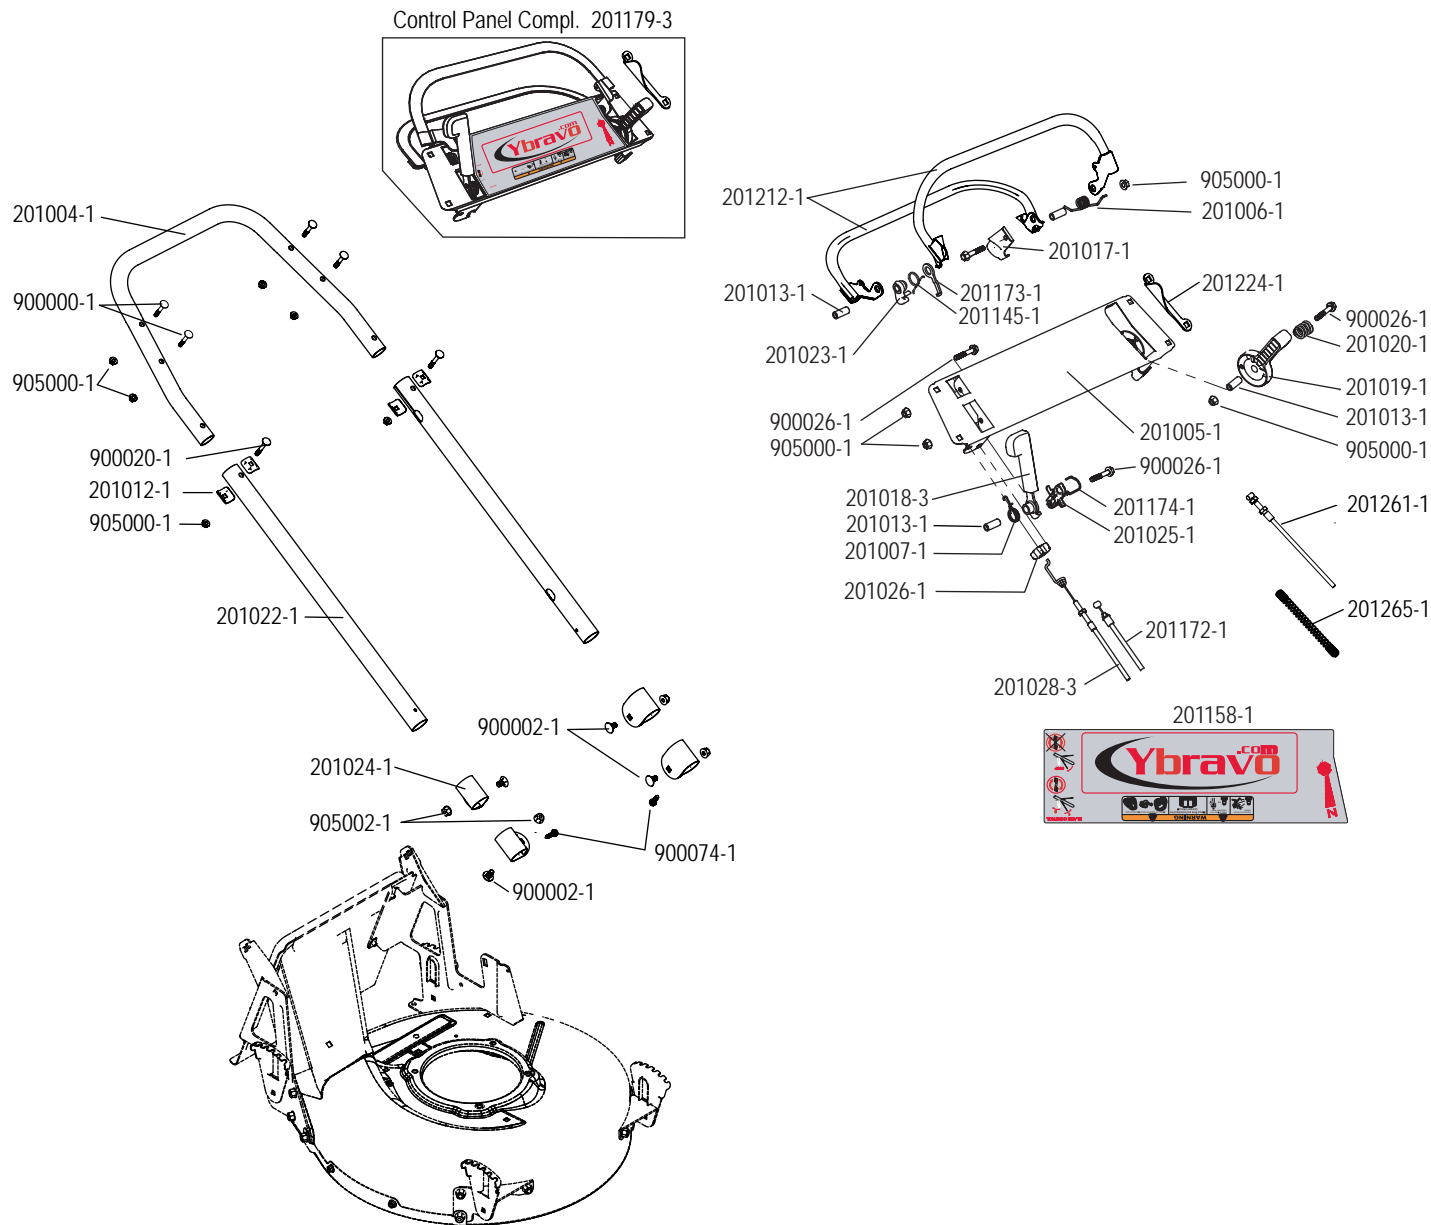

ILLUSTRATED PARTS LIST

BRAVO 21 Mower

Model: 21-201 BBC

BRAVO 21 BBC - MODEL #: 21-201

PART #	DESCRIPTION	Qty
201004-1	U-Handle	
201005-1	Control Panel	
201006-1	Spring, Bails	
201007-1	Spring, BBC Lever	
201012-1	Washer, Handle Clamp	4
201013-1	Sleeve, 10x14x24	4
201017-1	Lock Bracket, Lower Bail	
201018-3	BBC Lever	
201019-1	Throttle Control	
201020-1	Spring, Throttle Control	
201022-1	Lower Handle Tube	2
201023-1	Arm, BBC Latch	
201024-1	Handle Clamp	4
201025-1	Arm, BBC Cable	
201026-1	Knob, Drive Cable Adjustment	
201028-3	Cable, Drive Engagement	
201145-1	Spring, BBC Latch	
201158-1	Decal, Control Panel	
201172-1	Cable, Blade Brake Clutch	
201173-1	Lock Bracket, BBC Lever	
201174-1	Spring, BBC Lock Bracket	
201179-3	Control Panel Complete	
201212-1	Bail, Upper and Lower	2
201224-1	Bail Stop, BBC	
201261-1	Cable, Throttle Control	
201265-1	Spring, Throttle Control	
900000-1	Carriage Bolt, M6x40	4
900002-1	Carriage Bolt, M8x16	4
900020-1	Carriage Bolt, M6x45	2
900026-1	Screw, Hex - Flange M6x35	4
900074-1	Screw, Self Tapping #10 x 1/2"	2
905000-1	Flange Nut, Locking - M6	10
905002-1	Flange Nut, Locking - M8	4