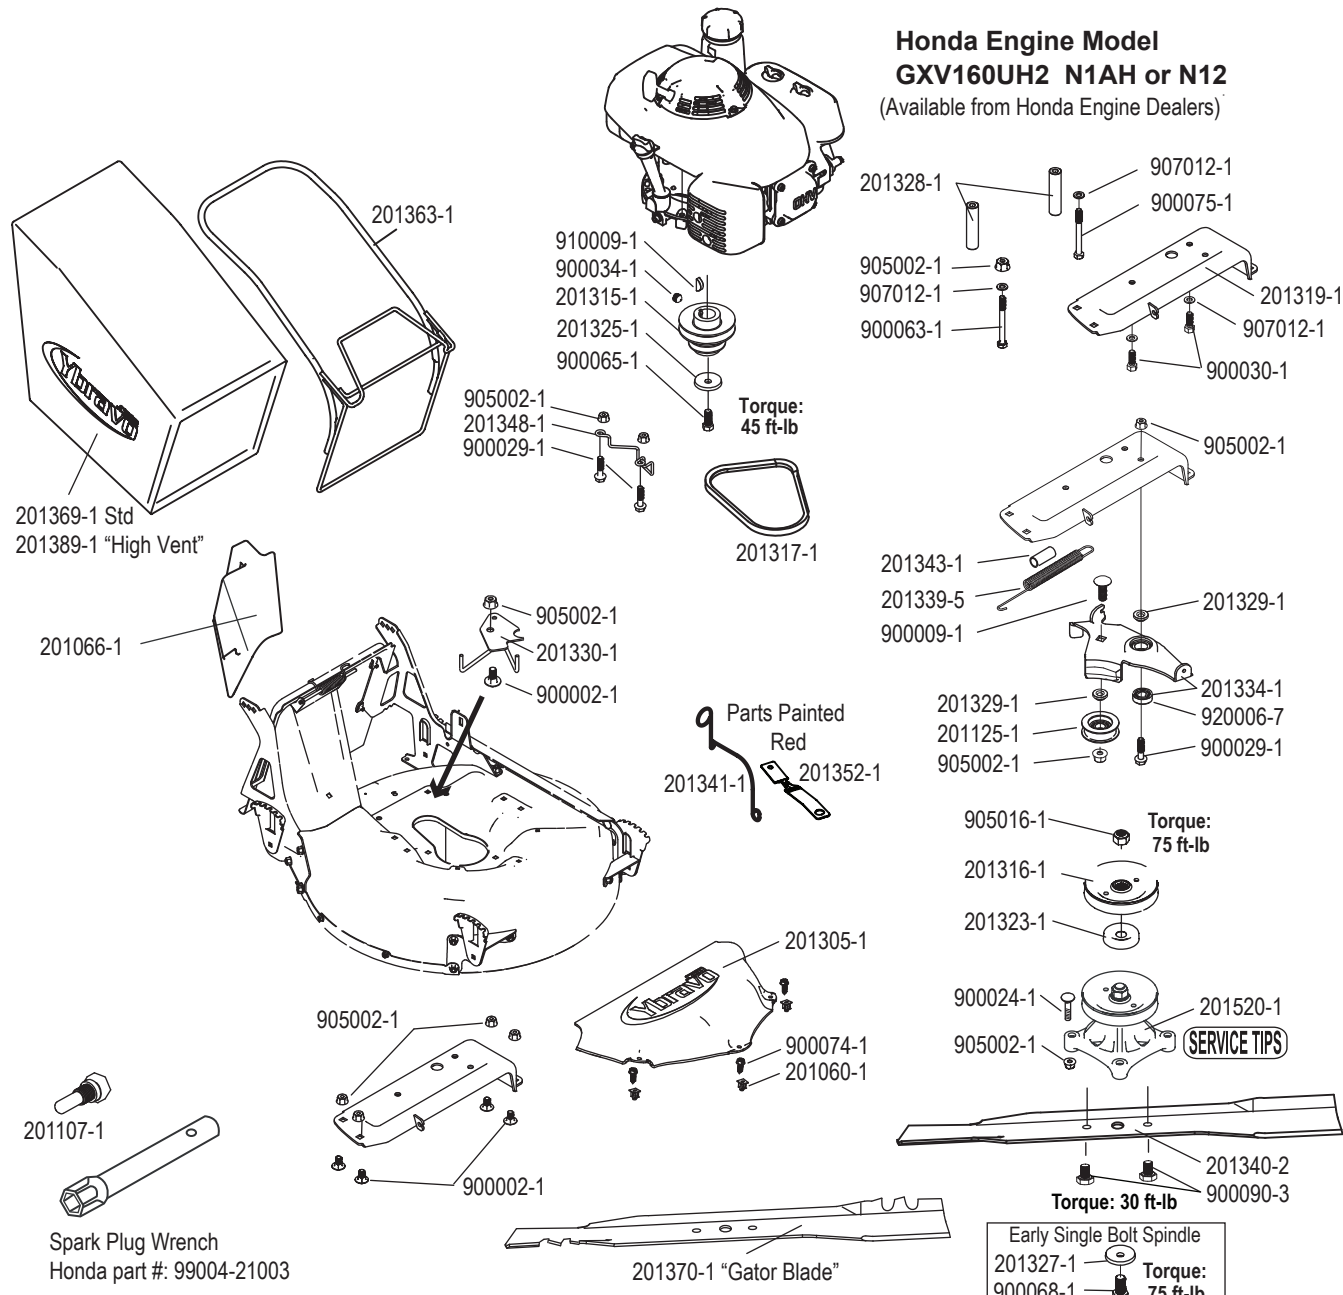

BRAVO 25 BBC - MODEL #: 25-101

Honda Engine Model GXV160UH2 N1AH or N12 (Available from Honda Engine Dealers)

PART NO.	DESCRIPTION	Qty
201060-1	Grommet, Plastic - Snap In	3
201066-1	Mulch Plug	
201107-1	Piston Stop	
201125-1	Pulley, Belt Tension	
201305-1	Belt Cover, Front	
201315-1	Pulley, Engine 56/85 mm	
201316-1	Pulley, Spindle - 112 mm	
201317-1	Belt, 4L - 23.4in	
201319-1	Engine Bracket	
201323-1	Cover, Spindle Bearing	
201325-1	Washer, 40x10x5	
201327-1	Washer, 40x13x5	
201328-1	Bushing, Engine Support 77mm	2
201329-1	Bushing, Flange 15/22 x 8	2
201330-1	Belt Guide, Transmission Belt	
201334-1	Arm with Bearing, Spindle Belt Tension	
201339-5	Spring, Spindle Tension Arm	
201340-2	Blade, High Lift (One or Two Bolt Mount)	
201341-1	Hook, Alert Spring - Red	
201343-1	Plastic Tube, Spring	
201348-1	Belt Guide, Spindle Belt	
201352-1	Alert Spring - Red	
201363-1	Frame, Grass Bag	
201369-1	Grass Bag, Stanard	
201370-1	Blade, Mulching, Bravo 25	
201389-1	Grass Bag, High Vent	
201520-1	Spindle Complete (Two Bolt Mount)	
900002-1	Carriage Bolt, M8x16	5
900024-1	Carriage Bolt, M8x35	4
900029-1	Screw, Hex - Flange M8x35	3
900030-1	Screw, Hex UNF 5/16"x 1"	2
900034-1	Set Screw, M6x6	
900063-1	Screw, Hex M8x120	
900065-1	Screw, Hex UNF 3/8-24x1in GR8	
900068-1	Screw, Hex UNF 1/2-20x1in GR8	
900074-1	Screw, Self Tapping #10 x 1/2	3
900075-1	Screw, Hex UNF 5/16-24x4in	
900090-3	Screw, Hex M10x16	2
905002-1	Flange Nut, Locking - M8	14
905016-1	Hex Nut, M14	
907012-1	Washer, 8.4x16x1.6	4
910009-1	Key, Woodruff 4x16	
920006-7	Ball Bearing, 6002 2RS	

Early Single Bolt Spindle
201327-1 Torque: 75 ft-lb
900068-1

Spark Plug Wrench
Honda part #: 99004-21003