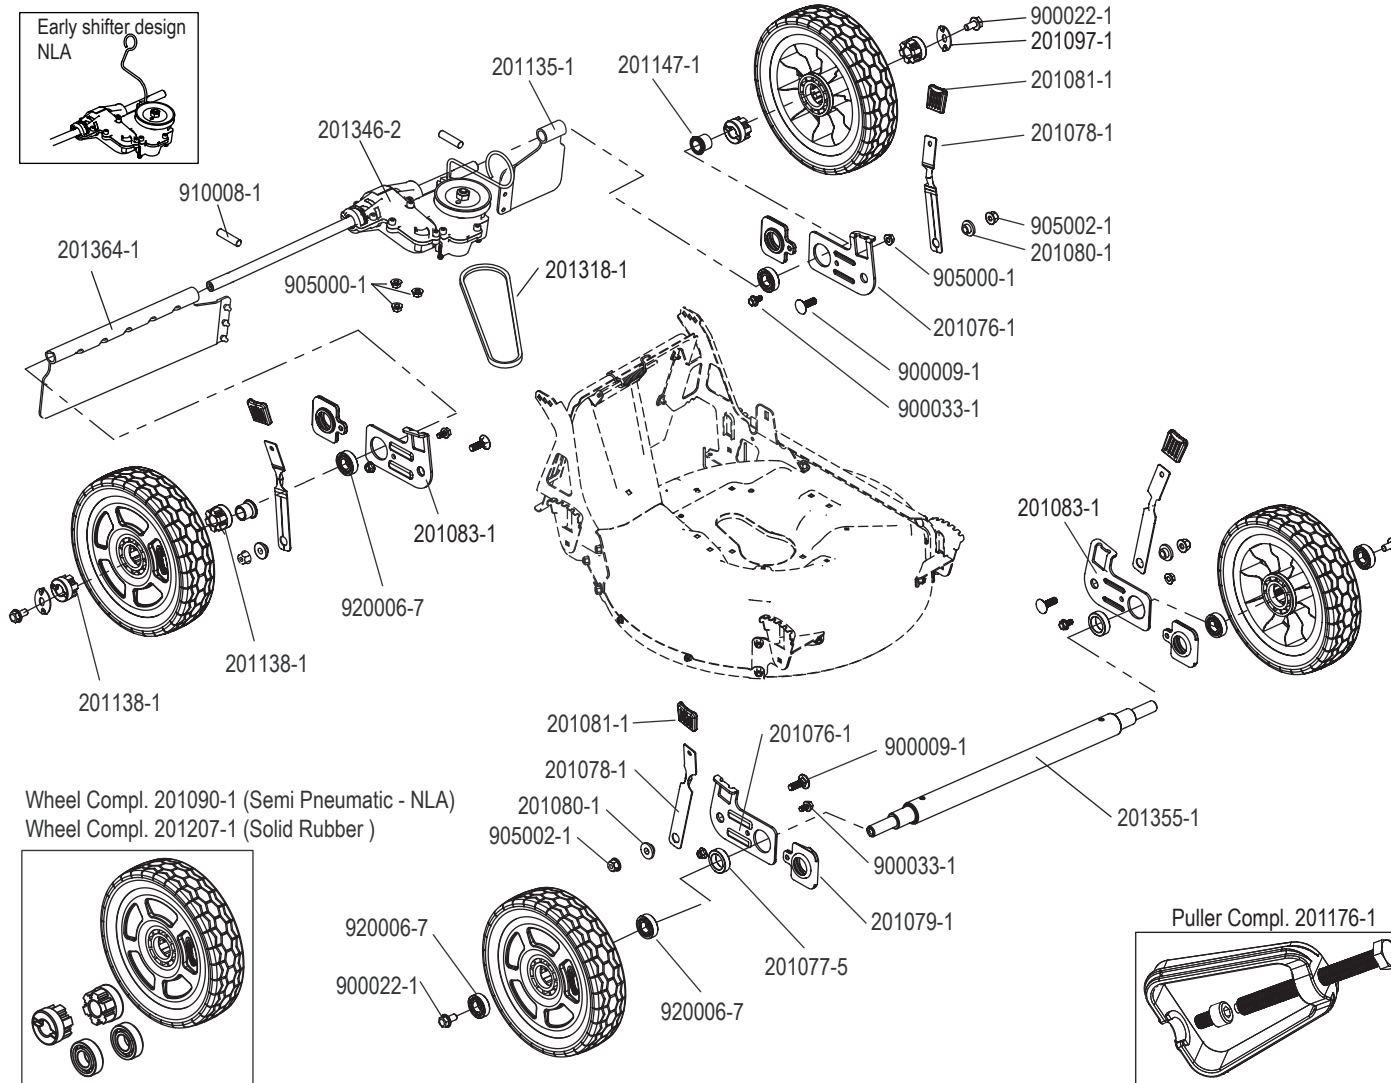

BRAVO 25 BBC - MODEL #: 25-101

PART NO.	DESCRIPTION	Qty
201076-1	Wheel Bracket L. Rear/R. Front	2
201077-5	Bushing, Front Wheel Bracket	2
201078-1	Height Adjustment Lever	4
201079-1	Bearing Cover, Wheel Bracket	4
201080-1	Bushing, Flange 13/22 x 8	4
201081-1	Knob, Height Adjustment Lever	4
201083-1	Wheel Bracket - R. Rear/L. Front	2
201090-1	Wheel Complete, NLA - Use 201207-1	
201097-1	Washer, Rear Wheel Plug	2
201135-1	Guard, Rubber - Short	
201138-1	Insert, Rear Wheel	4
201147-1	Bushing, Rear Axle - Plastic	2
201176-1	Puller Complete	
201207-1	Wheel Complete, Solid Rubber Tire	
201318-1	Belt, 3L - 28.4in	
201346-2	Transmission Complete	
201355-1	Front Axle	
201364-1	Guard, Rubber - Long	
900009-1	Carriage Bolt, M8x25	4
900022-1	Screw, Hex - Flange M8x16	4
900033-1	Screw, Hex M6x12	4
905000-1	Flange Nut, Locking - M6	7
905002-1	Flange Nut, Locking - M8	4
910008-1	Pin, Solid 5x28	2
920006-7	Ball Bearing, 6002 2RS	6