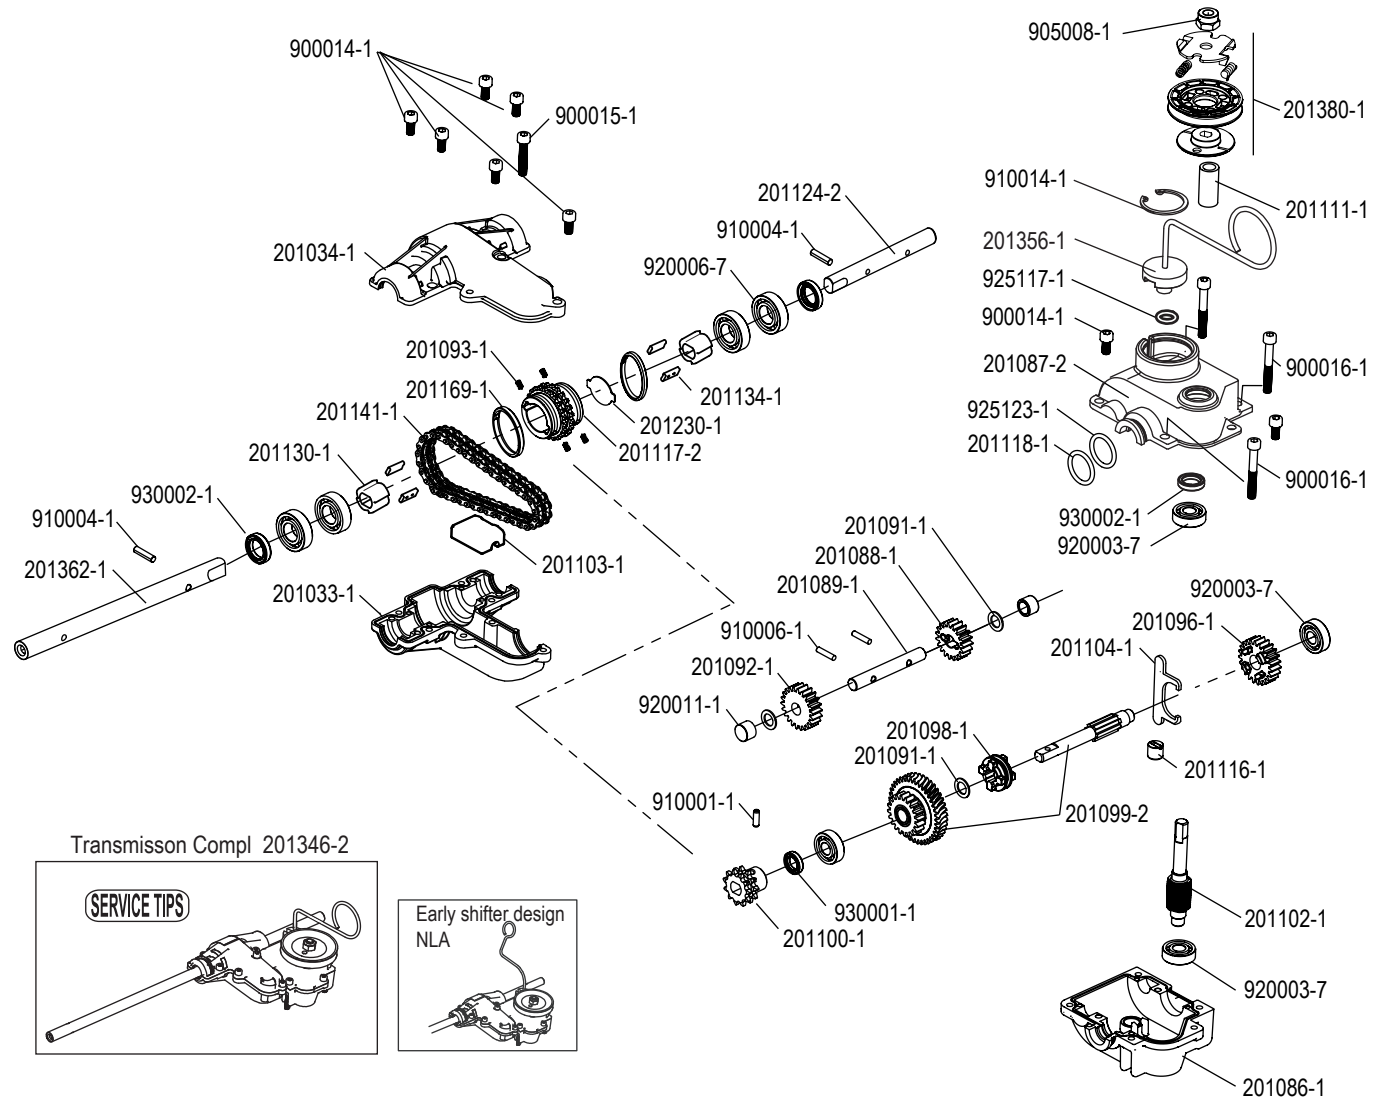

BRAVO 25 BBC - MODEL #: 25-101