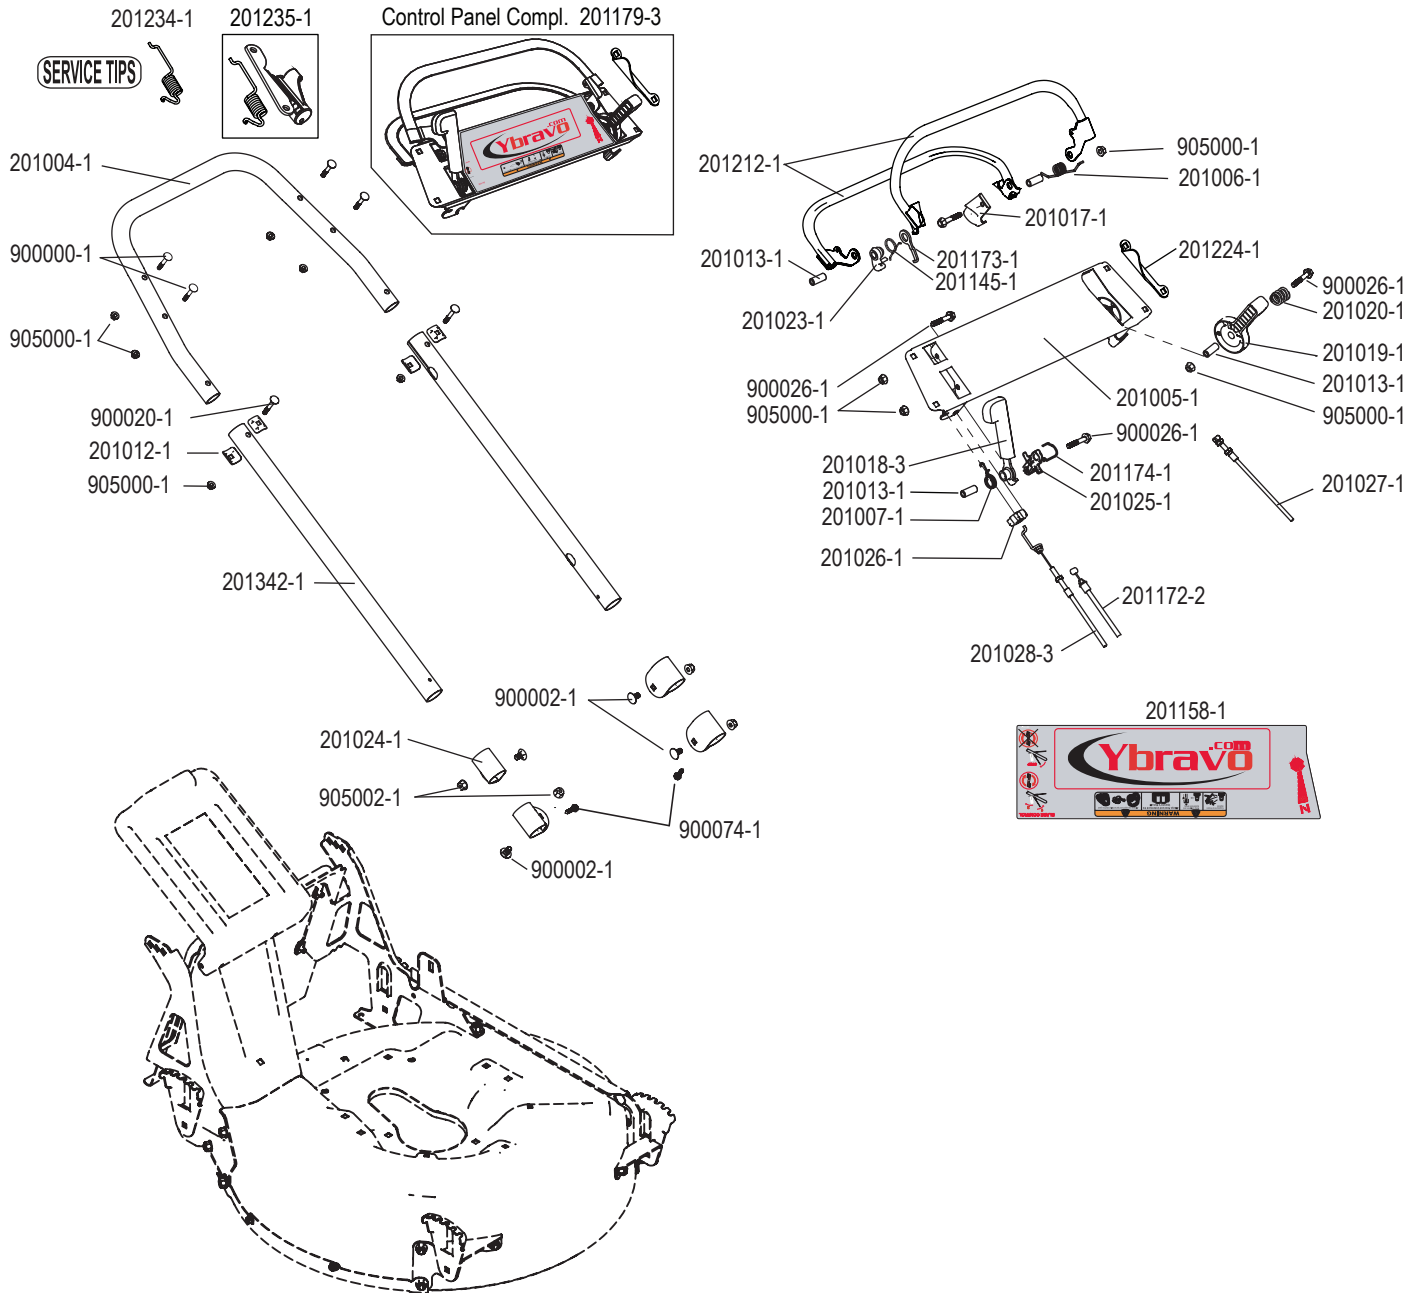

# BRAVO 25 BBC - MODEL #: 25-101

PART NO.	DESCRIPTION	Qty
201004-1	U-Handle	
201005-1	Control Panel	
201006-1	Spring, Bails	
201007-1	Spring, BBC Lever	
201012-1	Washer, Handle Clamp	4
201013-1	Sleeve, 10x14x24	4
201017-1	Lock Bracket, Lower Bail	
201018-3	BBC Lever	
201019-1	Throttle Control	
201020-1	Spring, Throttle Control	
201023-1	Arm, BBC Latch	
201024-1	Handle Clamp	4
201025-1	Arm, BBC Cable	
201026-1	Knob, Drive Cable Adjustment	
201027-1	Cable, Throttle Control	
201028-3	Cable, Drive Engagement	
201145-1	Spring, BBC Latch	
201158-1	Decal, Control Panel	
201172-2	Cable, BBC Bravo 25	
201173-1	Lock Bracket, BBC Lever	
201174-1	Spring, BBC Lock Bracket	
201179-3	Control Panel Complete	
201212-1	Bail, Upper and Lower	2
201224-1	Bail Stop, BBC	
201234-1	Spring, SmoothStart	
201235-1	SmoothStart Complete	
201342-1	Lower Handle Tube	2
900000-1	Carriage Bolt, M6x40	4
900002-1	Carriage Bolt, M8x16	4
900020-1	Carriage Bolt, M6x45	2
900026-1	Screw, Hex - Flange M6x35	4
900074-1	Screw, Self Tapping #10 x 1/2in	2
905000-1	Flange Nut, Locking - M6	10
905002-1	Flange Nut, Locking - M8	4