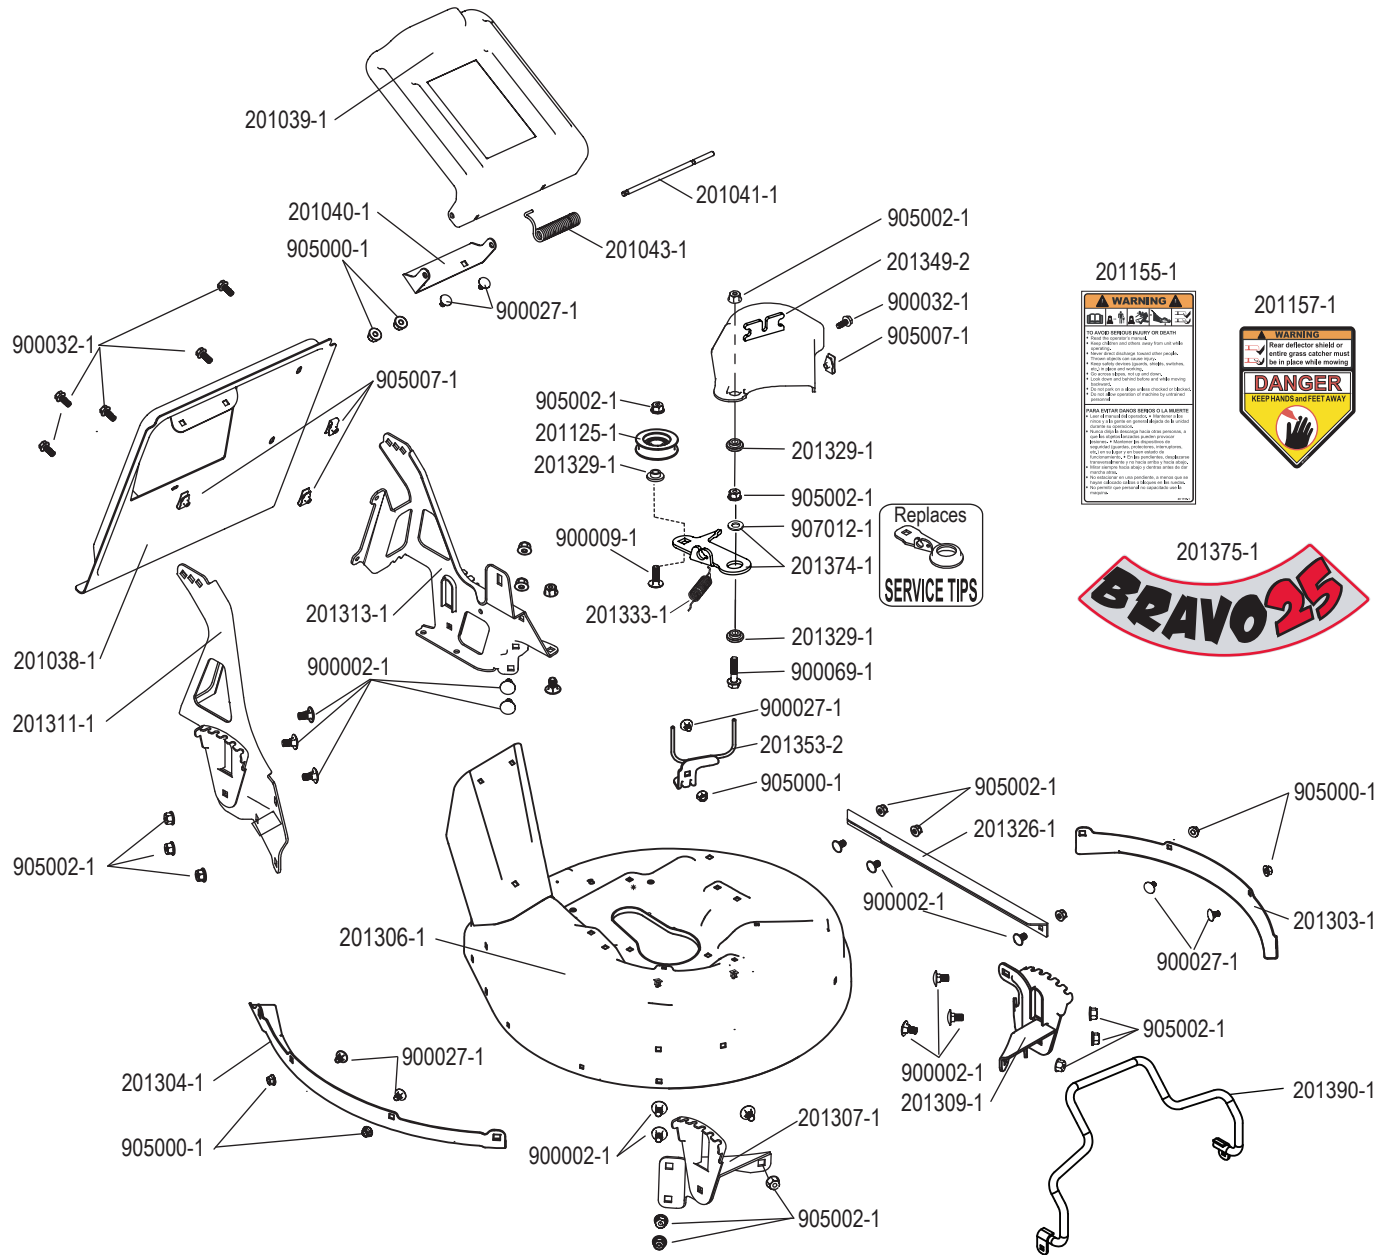

BRAVO 25 BBC - MODEL #: 25-101

PART NO.	DESCRIPTION	Qty
201038-1	Plate, Catcher	
201039-1	Rear Door, Catcher Plate	
201040-1	Bracket, Rear Door	
201041-1	Shaft, Rear Door	
201043-1	Spring, Rear Door	
201125-1	Pulley, Belt Tension	
201155-1	Decal, Rear Door	
201157-1	Decal, Finger Warning	
201303-1	Wear Strip, Left Side	
201304-1	Wear Strip, Right Side	
201306-1	Mower Deck	
201307-1	Bracket, Right Front Assembly	
201309-1	Bracket, Left Front Assembly	
201311-1	Bracket, Right Rear Assembly	
201313-1	Bracket, Left Rear Assembly	
201326-1	Brace, Angle Aluminum	
201329-1	Bushing, Flange 15/22 x 8	3
201333-1	Spring, Transmission Tension Arm	
201349-2	Belt Cover, with Shift Lock	
201353-2	Bracket, Belt Guide	
201374-1	Arm, Transmission Belt	
201375-1	Decal, Bravo 25	
201390-1	Engine Guard, Bravo 25	
900002-1	Carriage Bolt, M8x16	15
900009-1	Carriage Bolt, M8x25	
900027-1	Carriage Bolt, M6x12	7
900032-1	Screw, Hex - Flange M6x16	6
900069-1	Screw, Hex - Flange M8x40	
905000-1	Flange Nut, Locking - M6	7
905002-1	Flange Nut, Locking - M8	18
905007-1	Clip Nut M6	6
907012-1	Washer, 8.4x16x1.6